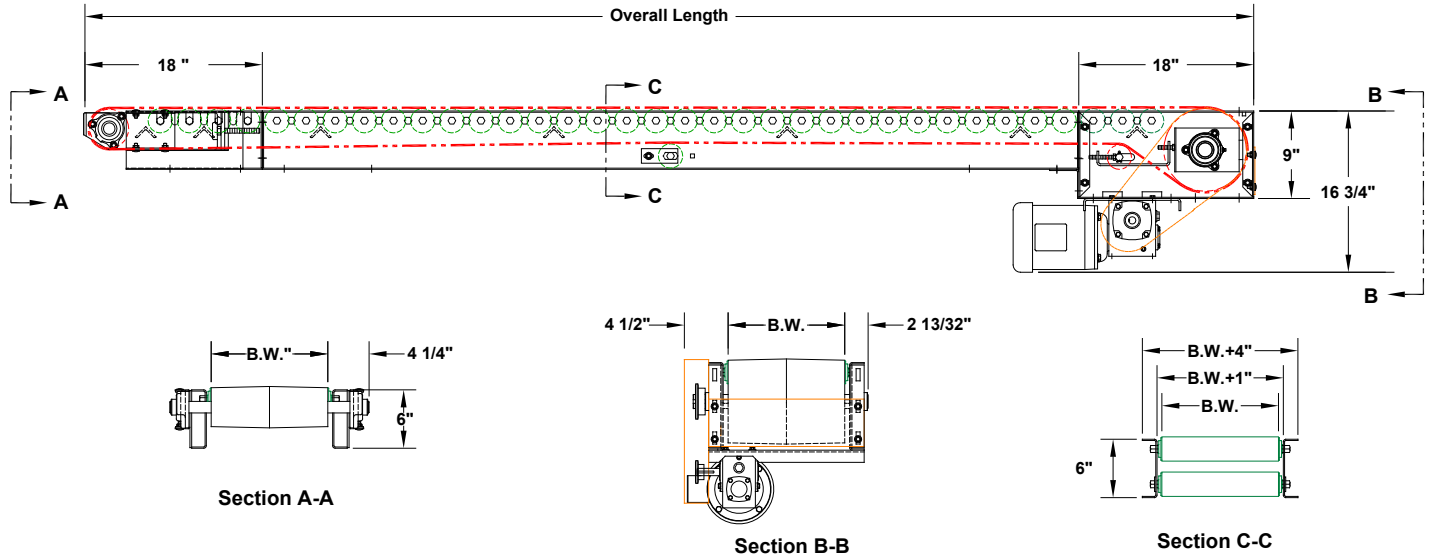

MODEL 109

ROLLER BED

Center Drive and Take-up

735 Industrial Loop Road • New London, WI 54961-9612 • 920-982-6600 • Fax 920-982-7750 • Toll Free 800-558-3616

Website: www.titanconveyors.com • Email: sales@titanconveyors.com