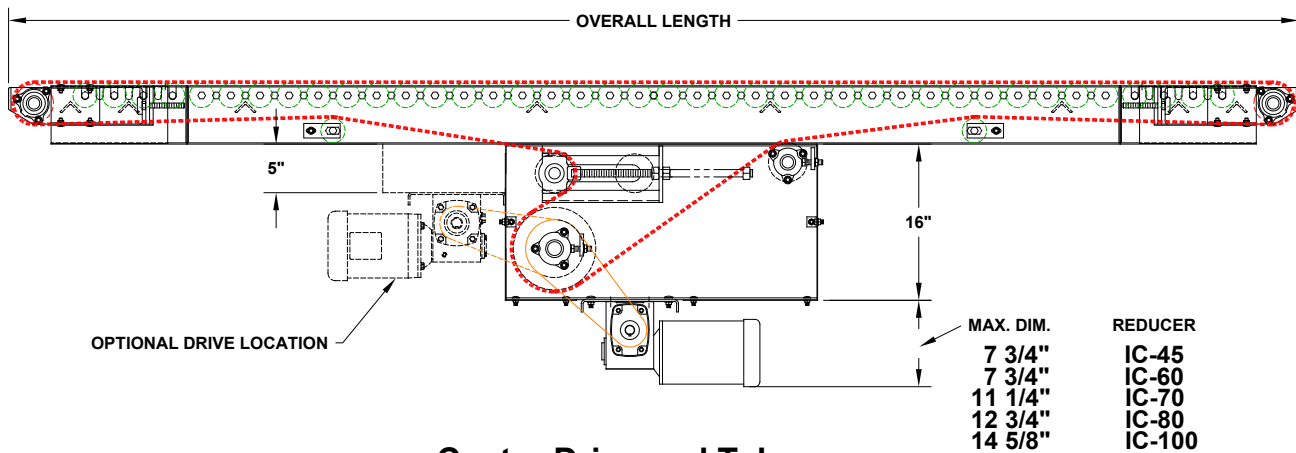

MODEL 109

ROLLER BED

Center Drive and Take-up

735 Industrial Loop Road • New London, WI 54961-9612 • 920-982-6600 • Fax 920-982-7750 • Toll Free 800-558-3616

Website: www.titanconveyors.com • Email: sales@titanconveyors.com