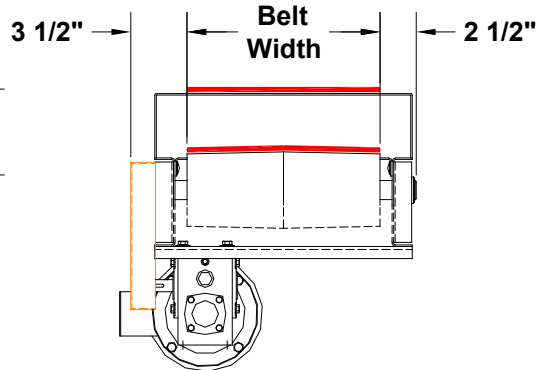

MODEL 204

FLOOR TO FLOOR SLIDER BED

Standard Frame Cross Section

Center Drive & Take-Up Cross Section