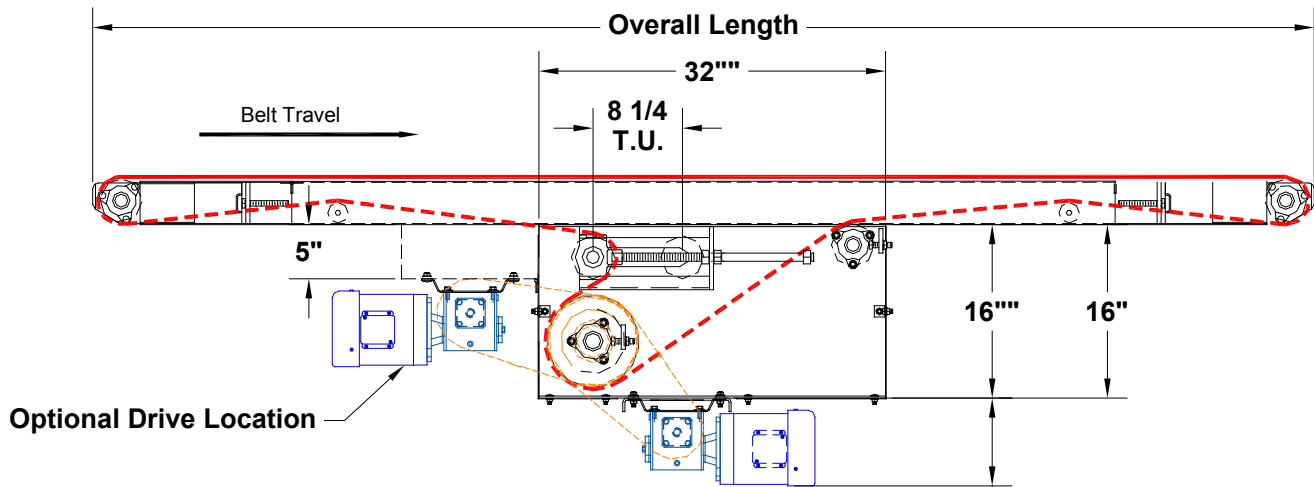

## SLIDER BED CONVEYOR

Standard Bottom Mount Drive

BMQ #815 - 8 1/8"  
 BMQ #818 - 7 3/8"  
 BMQ #821 - 7 7/8"

Standard Drive Cross Section

Optional Drive Location

Standard Center Drive & Take-Up

BMQ #815 - 8 1/8"  
 BMQ #818 - 7 3/8"  
 BMQ #821 - 7 7/8"

Standard Infeed Cross Section

Standard Frame Cross Section w/4" Skirting

Standard Frame Cross Section w/Siderail

Website: [www.titanconveyors.com](http://www.titanconveyors.com) • Email: [sales@titanconveyors.com](mailto:sales@titanconveyors.com)  
 735 Industrial Loop Road • New London, WI 54961-9612  
 920-982-6600 • Fax: 920-982-7750 • Toll Free: 800-558-3616