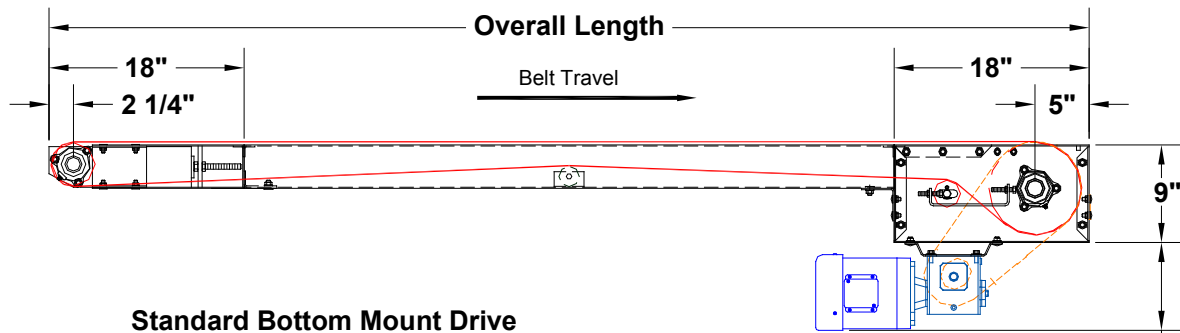

# MODEL 108

## SLIDER BED CONVEYOR

Standard Bottom Mount Drive

BMQ #815 - 8 1/8"  
 BMQ #818 - 7 3/8"  
 BMQ #821 - 7 7/8"

Standard Drive Cross Section

Optional Drive Location

Standard Center Drive & Take-Up

BMQ #815 - 8 1/8"  
 BMQ #818 - 7 3/8"  
 BMQ #821 - 7 7/8"

Standard Infeed Cross Section

Standard Frame Cross Section w/4" Skirting

Standard Frame Cross Section w/Siderail

Website: [www.titanconveyors.com](http://www.titanconveyors.com) • Email: [sales@titanconveyors.com](mailto:sales@titanconveyors.com)  
 735 Industrial Loop Road • New London, WI 54961-9612  
 920-982-6600 • Fax: 920-982-7750 • Toll Free: 800-558-3616