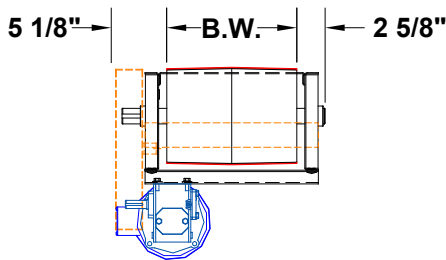

## SLIDER BED CONVEYOR

Standard Bottom Mount Drive

BMQ #815 - 8 1/8"  
 BMQ #818 - 7 3/8"  
 BMQ #821 - 7 7/8"

Standard Drive Cross Section

Optional Drive Location

Standard Center Drive & Take-Up

BMQ #815 - 8 1/8"  
 BMQ #818 - 7 3/8"  
 BMQ #821 - 7 7/8"

Standard Infeed Cross Section

Standard Frame Cross Section w/4" Skirting

Standard Frame Cross Section w/Siderail

Website: [www.titanconveyors.com](http://www.titanconveyors.com) • Email: [sales@titanconveyors.com](mailto:sales@titanconveyors.com)  
 735 Industrial Loop Road • New London, WI 54961-9612  
 920-982-6600 • Fax: 920-982-7750 • Toll Free: 800-558-3616