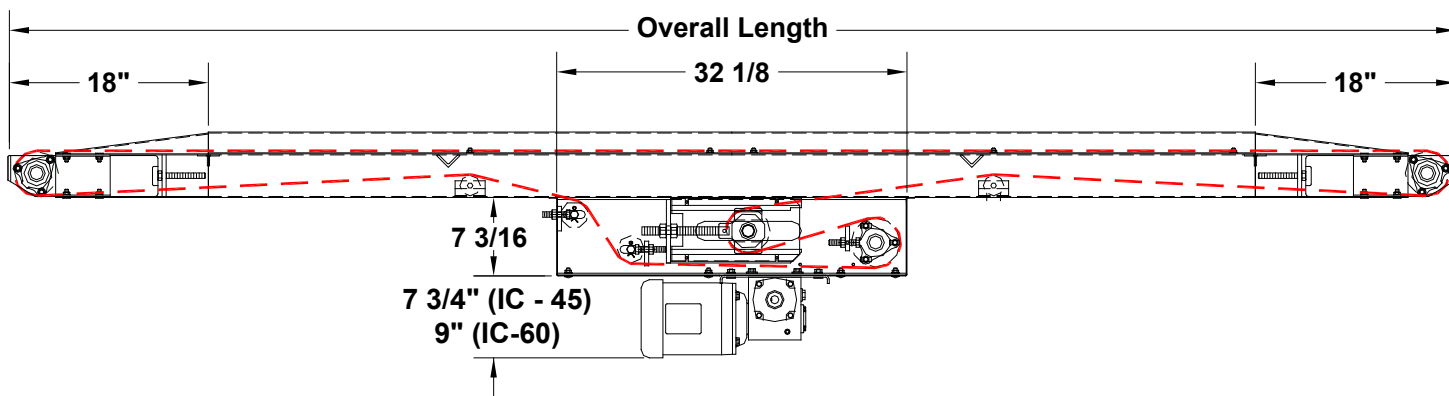

MODEL 114 TROUGHED BELT CONVEYOR

STANDARD END DRIVE

STANDARD CENTER DRIVE & TAKE-UP

735 Industrial Loop Road • New London, WI 54961-9612
 • 920-982-6600 • Fax 920-982-7750 • Toll Free 800-558-3616
 Website: www.titanconveyors.com • Email: sales@titanconveyors.com