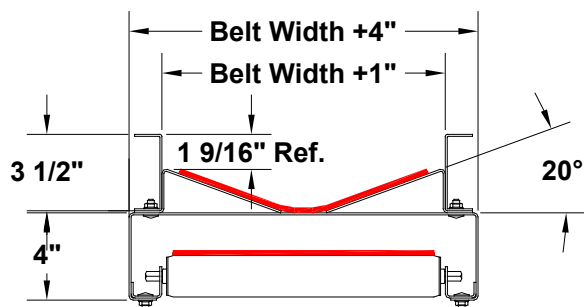

MODEL 114 TROUGHED BELT CONVEYOR

STANDARD END DRIVE

STANDARD CENTER DRIVE & TAKE-UP

735 Industrial Loop Road • New London, WI 54961-9612
 • 920-982-6600 • Fax 920-982-7750 • Toll Free 800-558-3616
 Website: www.titanconveyors.com • Email: sales@titanconveyors.com