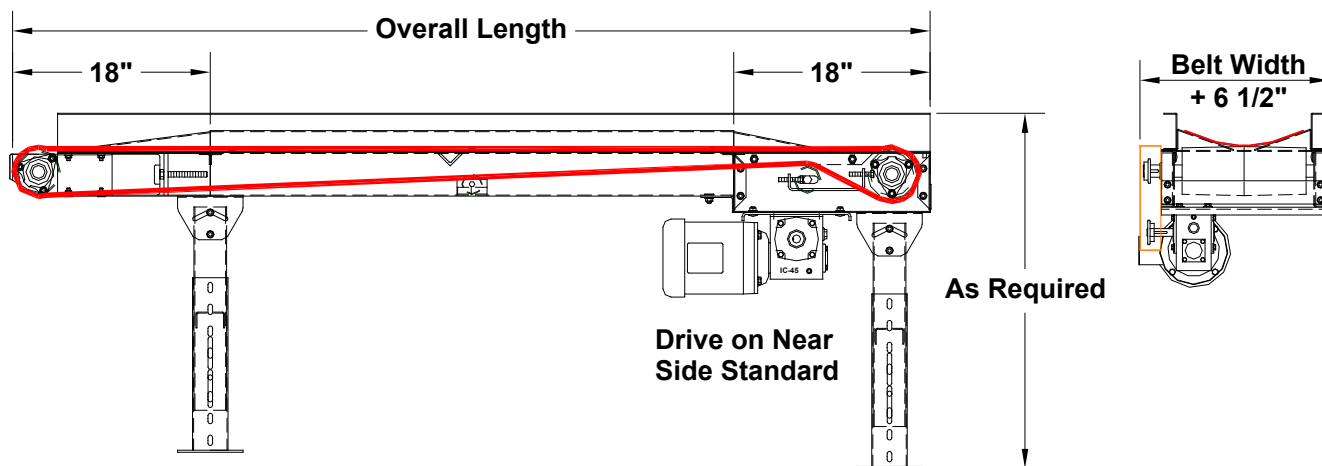

MODEL 114 TROUGHED BELT CONVEYOR

STANDARD END DRIVE

STANDARD CENTER DRIVE & TAKE-UP

735 Industrial Loop Road • New London, WI 54961-9612
 • 920-982-6600 • Fax 920-982-7750 • Toll Free 800-558-3616
 Website: www.titanconveyors.com • Email: sales@titanconveyors.com