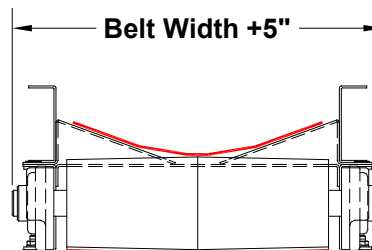

MODEL 114 TROUGHED BELT CONVEYOR

STANDARD END DRIVE

STANDARD CENTER DRIVE & TAKE-UP

735 Industrial Loop Road • New London, WI 54961-9612
 • 920-982-6600 • Fax 920-982-7750 • Toll Free 800-558-3616
 Website: www.titanconveyors.com • Email: sales@titanconveyors.com