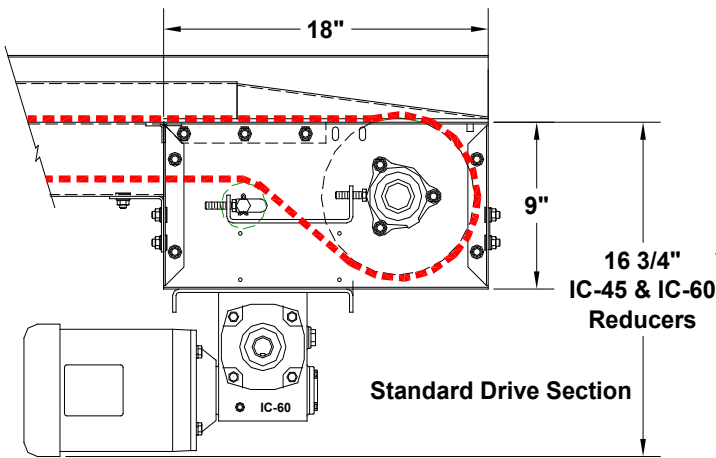

# MODEL 118 TROUGHED BELT CONVEYOR

Standard Center Drive & Take-Up

Standard Infeed Section

Standard Frame Cross Section

Standard Drive Section

Standard Infeed Cross Section

Standard Drive Cross Section

735 Industrial Loop Road • New London, WI 54961-9612  
 • 920-982-6600 • Fax 920-982-7750 • Toll Free 800-558-3616  
 Website: [www.titanconveyors.com](http://www.titanconveyors.com) • Email: [sales@titanconveyors.com](mailto:sales@titanconveyors.com)