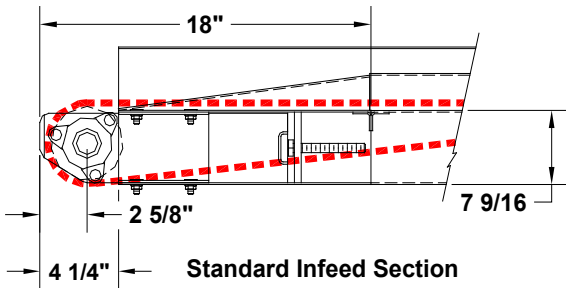

# MODEL 118 TROUGHED BELT CONVEYOR

Standard Center Drive & Take-Up

Standard Infeed Section

Standard Frame Cross Section

Standard Drive Section

Standard Infeed Cross Section

Standard Drive Cross Section

735 Industrial Loop Road • New London, WI 54961-9612  
 • 920-982-6600 • Fax 920-982-7750 • Toll Free 800-558-3616  
 Website: [www.titanconveyors.com](http://www.titanconveyors.com) • Email: [sales@titanconveyors.com](mailto:sales@titanconveyors.com)