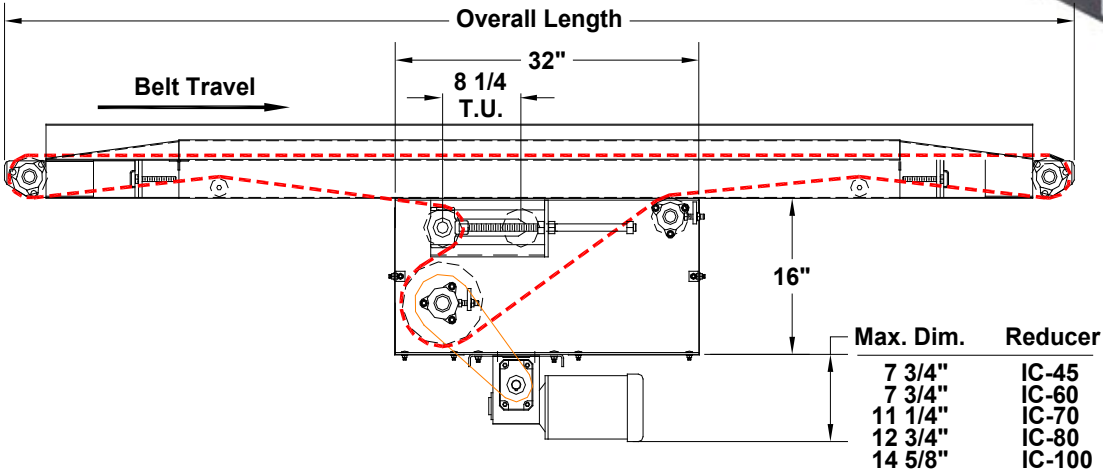

# MODEL 118 TROUGHED BELT CONVEYOR

Standard Center Drive & Take-Up

Standard Infeed Section

Standard Frame Cross Section

Standard Drive Section

Standard Infeed Cross Section

Standard Drive Cross Section

735 Industrial Loop Road • New London, WI 54961-9612  
 • 920-982-6600 • Fax 920-982-7750 • Toll Free 800-558-3616  
 Website: [www.titanconveyors.com](http://www.titanconveyors.com) • Email: [sales@titanconveyors.com](mailto:sales@titanconveyors.com)