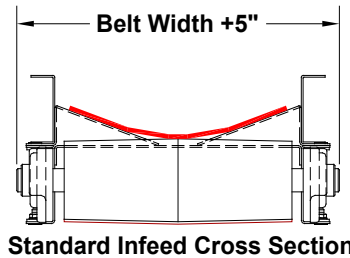

# MODEL 118 TROUGHED BELT CONVEYOR

Standard Center Drive & Take-Up

Standard Infeed Section

Standard Frame Cross Section

Standard Drive Section

Standard Infeed Cross Section

Standard Drive Cross Section

735 Industrial Loop Road • New London, WI 54961-9612  
 • 920-982-6600 • Fax 920-982-7750 • Toll Free 800-558-3616  
 Website: [www.titanconveyors.com](http://www.titanconveyors.com) • Email: [sales@titanconveyors.com](mailto:sales@titanconveyors.com)