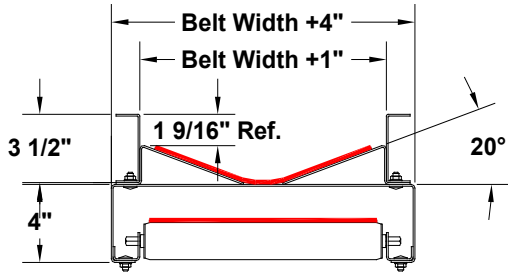

# MODEL 118 TROUGHED BELT CONVEYOR

Standard Center Drive & Take-Up

Standard Infeed Section

Standard Frame Cross Section

Standard Drive Section

Standard Infeed Cross Section

Standard Drive Cross Section

735 Industrial Loop Road • New London, WI 54961-9612  
 • 920-982-6600 • Fax 920-982-7750 • Toll Free 800-558-3616  
 Website: [www.titanconveyors.com](http://www.titanconveyors.com) • Email: [sales@titanconveyors.com](mailto:sales@titanconveyors.com)