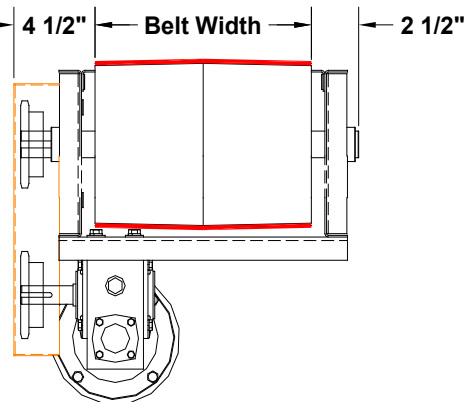

# MODEL 118 TROUGHED BELT CONVEYOR

Standard Center Drive & Take-Up

Standard Infeed Section

Standard Frame Cross Section

Standard Drive Section

Standard Infeed Cross Section

Standard Drive Cross Section

735 Industrial Loop Road • New London, WI 54961-9612  
 • 920-982-6600 • Fax 920-982-7750 • Toll Free 800-558-3616  
 Website: [www.titanconveyors.com](http://www.titanconveyors.com) • Email: [sales@titanconveyors.com](mailto:sales@titanconveyors.com)