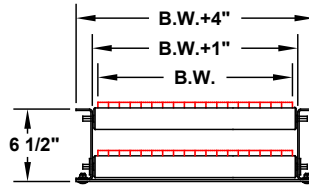

MODEL 124

WIRE MESH BELT CONVEYOR

Roller Bed Deck

Section A-A

Section B-B

Wear Strip Deck

Section A-A

Section B-B