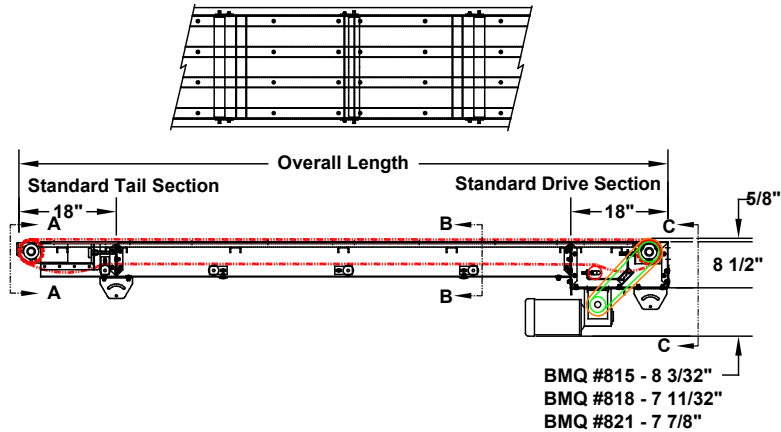

MODEL 124

WIRE MESH BELT CONVEYOR

Roller Bed Deck

Section A-A

Section B-B

Wear Strip Deck

Section A-A

Section B-B