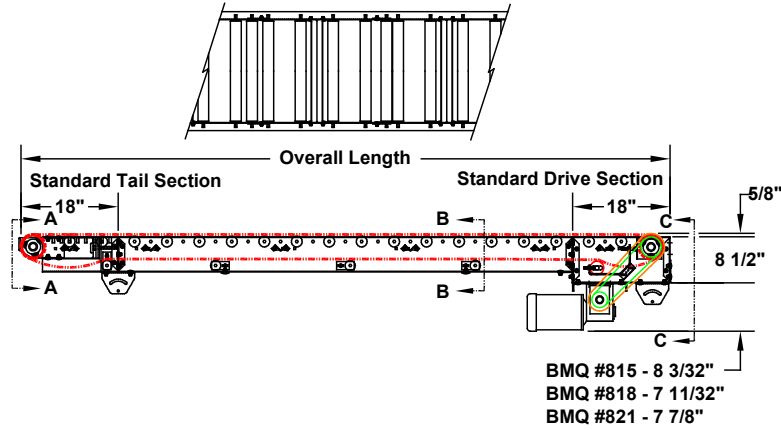

MODEL 124

WIRE MESH BELT CONVEYOR

Roller Bed Deck

Section A-A

Section B-B

Wear Strip Deck

Section A-A

Section B-B