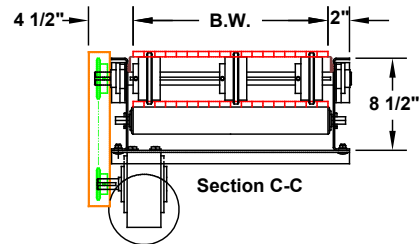

MODEL 124

WIRE MESH BELT CONVEYOR

Roller Bed Deck

Section A-A

Section B-B

Wear Strip Deck

Section A-A

Section B-B