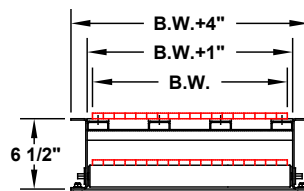

MODEL 124

WIRE MESH BELT CONVEYOR

Roller Bed Deck

Section A-A

Section B-B

Wear Strip Deck

Section A-A

Section B-B