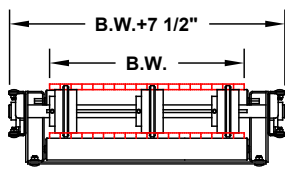

MODEL 124

WIRE MESH BELT CONVEYOR

Roller Bed Deck

Section A-A

Section B-B

Wear Strip Deck

Section A-A

Section B-B