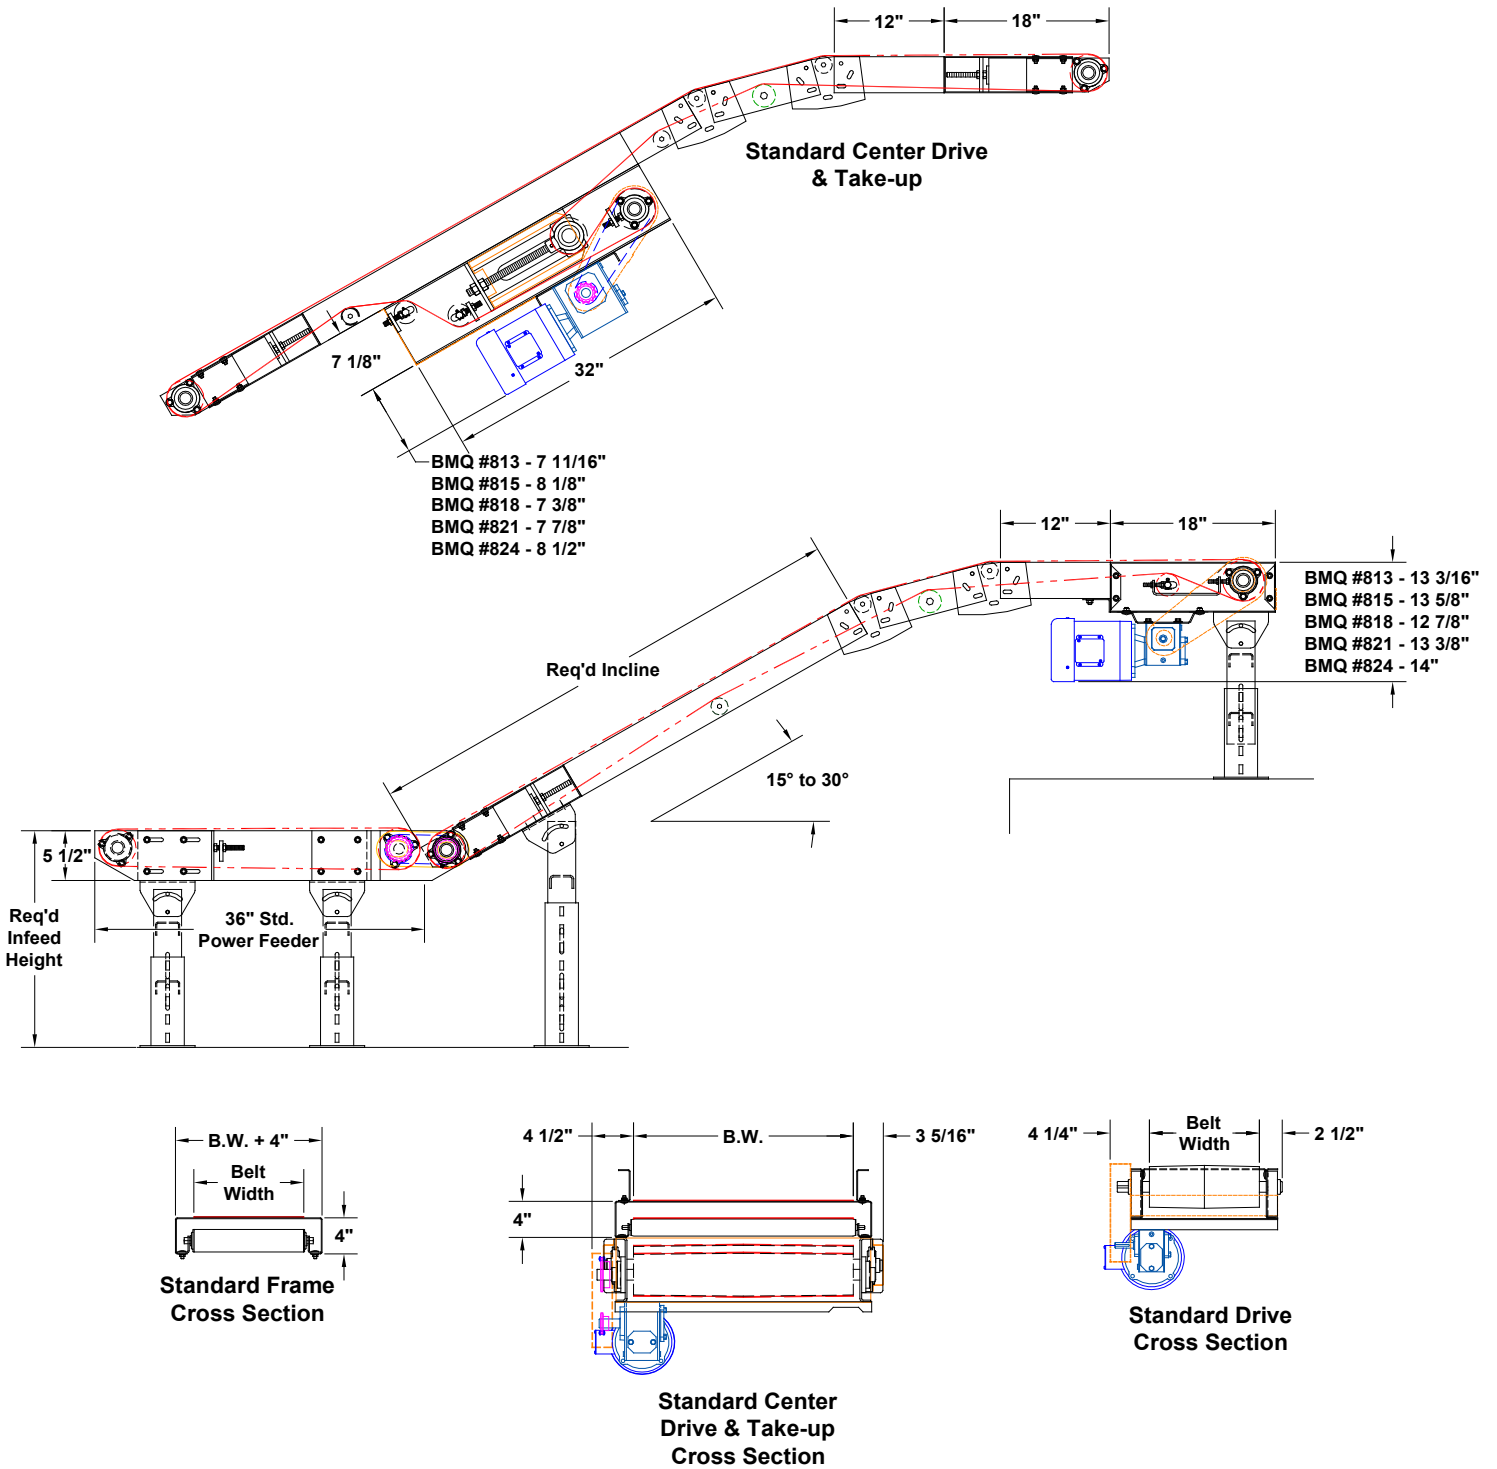

MODEL 204

FLOOR TO FLOOR SLIDER BED

735 Industrial Loop Road • New London, WI 54961-9612
 920-982-6600 • Fax 920-982-7750 • Toll Free 800-558-3616
 Website: www.titanconveyors.com • Email: sales@titanconveyors.com