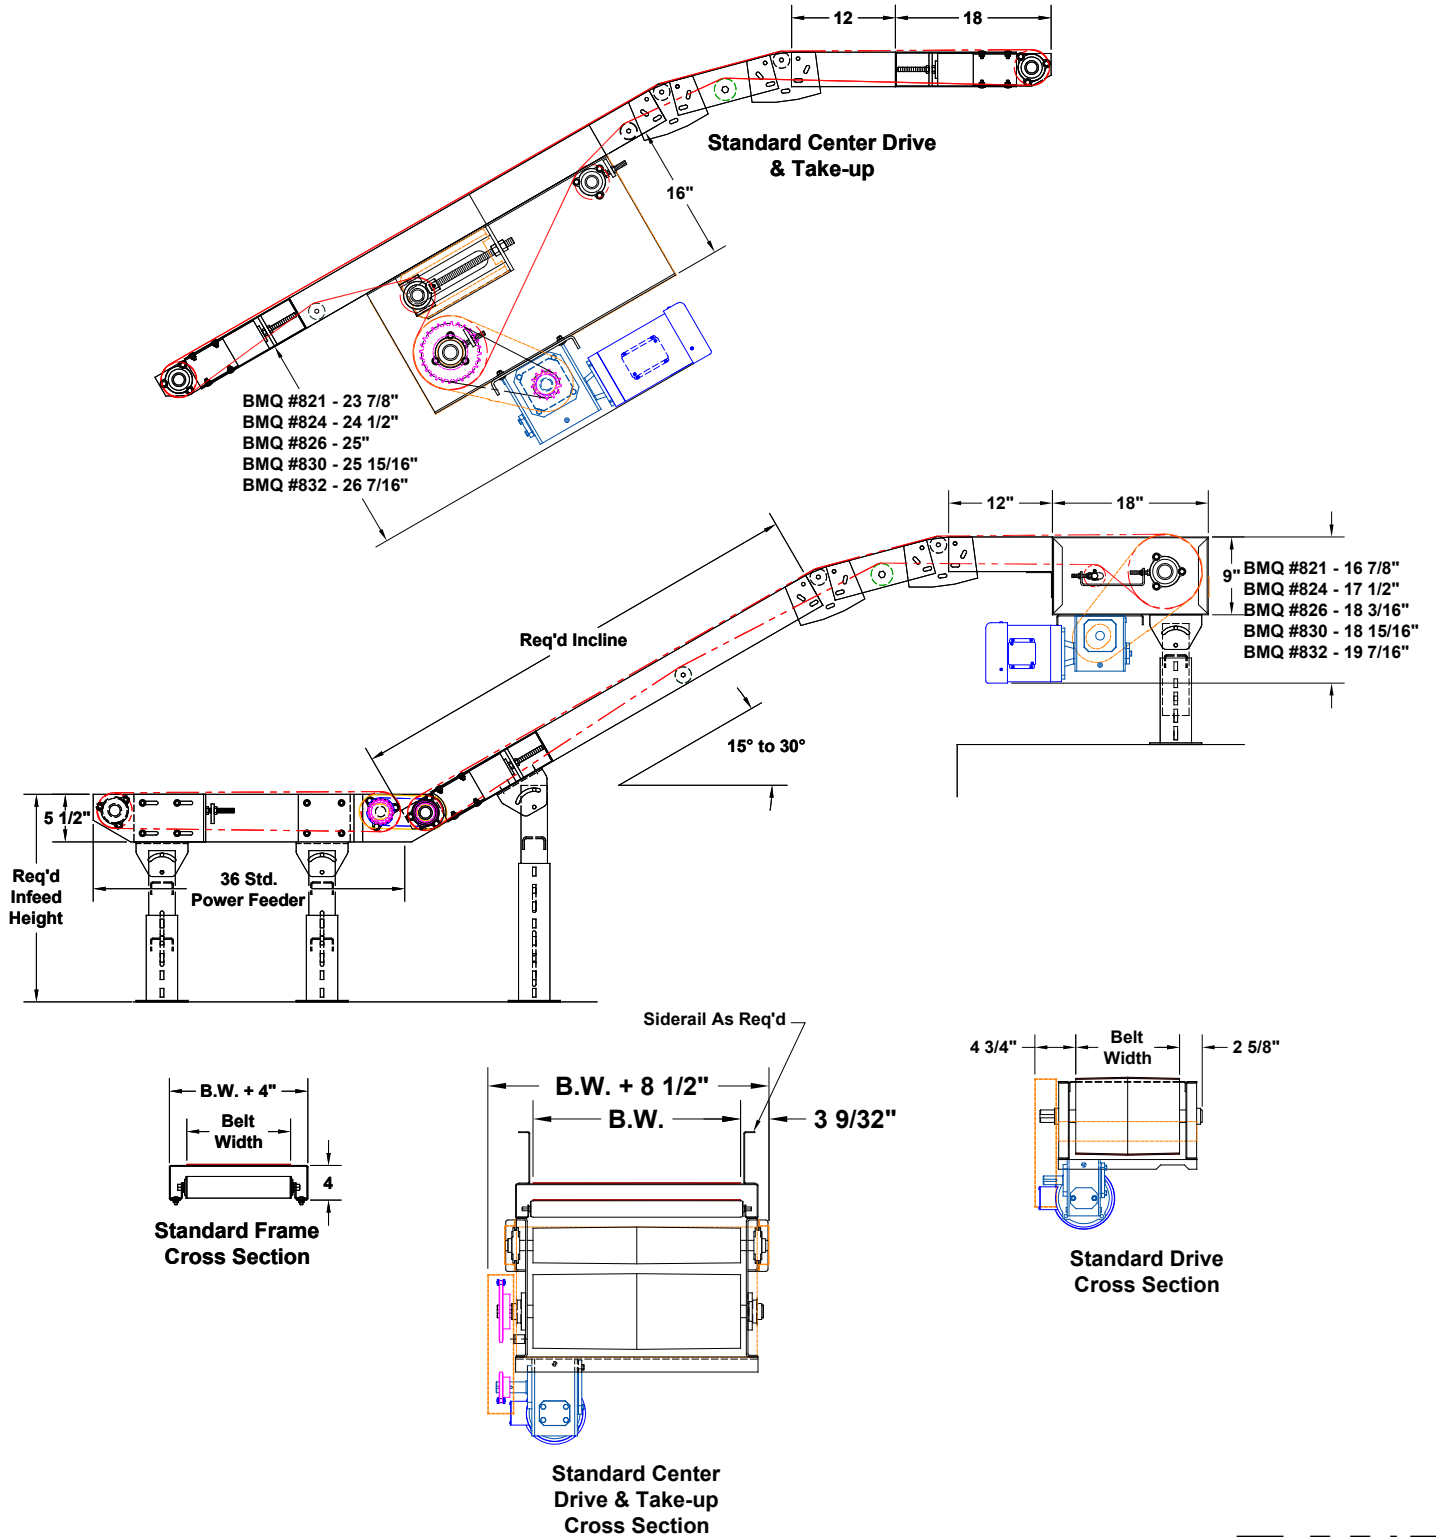

MODEL 208

FLOOR TO FLOOR SLIDER BED

735 Industrial Loop Road • New London, WI 54961-9612
 920-982-6600 • Fax 920-982-7750 • Toll Free 800-558-3616
 Website: www.titanconveyors.com • Email: sales@titanconveyors.com