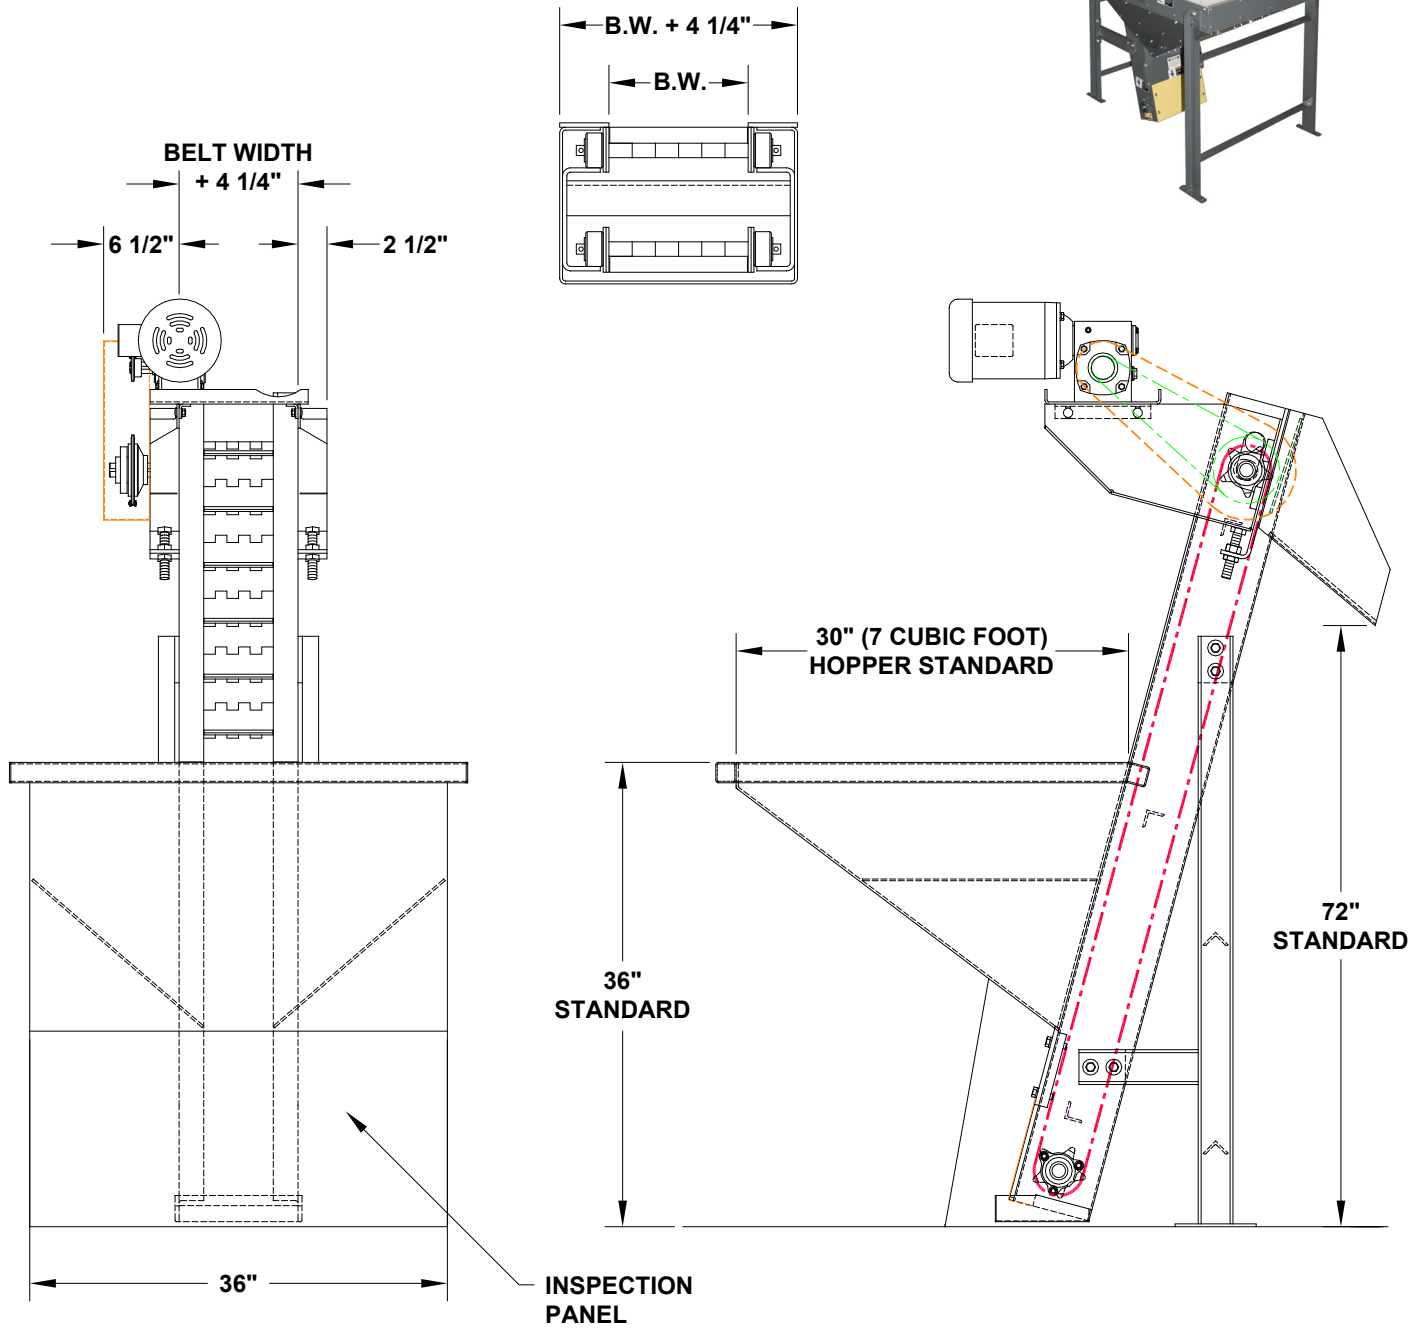

Model 350 "Pro Feed" Parts Conveyor

800-558-3616 Fax: 920-982-7750
 sales@titanconveyors.com
 www.titanconveyors.com
 735 Industrial Loop Road
 New London, WI 54961