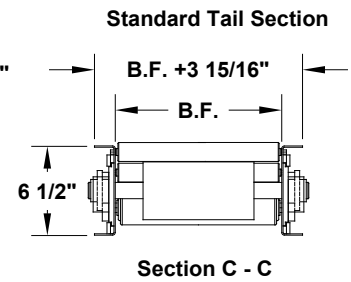

MODEL 402 BELT-DRIVEN LIVE ROLLER

Section A - A

Section B - B

Section C - C

Standard Intermediate Frame

Section D - D

735 Industrial Loop Road • New London, WI 54961-9612
 920-982-6600 • Fax 920-982-7750 • Toll Free 800-558-3616
 Website: www.titanconveyors.com • Email: sales@titanconveyors.com