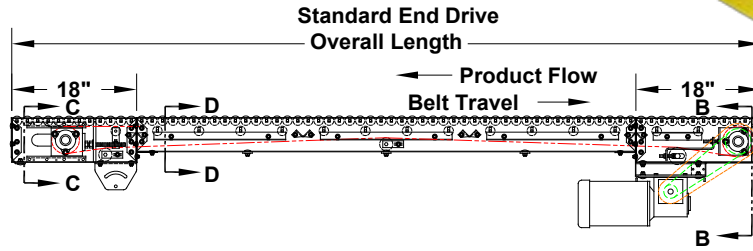

MODEL 402 BELT-DRIVEN LIVE ROLLER

Section A - A

Section B - B

Section C - C

Standard Intermediate Frame

Section D - D

735 Industrial Loop Road • New London, WI 54961-9612
 920-982-6600 • Fax 920-982-7750 • Toll Free 800-558-3616
 Website: www.titanconveyors.com • Email: sales@titanconveyors.com