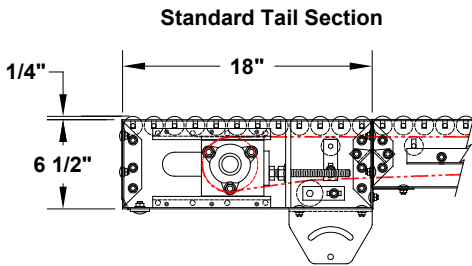

MODEL 402 BELT-DRIVEN LIVE ROLLER

Section A - A

Section B - B

Section C - C

Standard Intermediate Frame

Section D - D

735 Industrial Loop Road • New London, WI 54961-9612
 920-982-6600 • Fax 920-982-7750 • Toll Free 800-558-3616
 Website: www.titanconveyors.com • Email: sales@titanconveyors.com