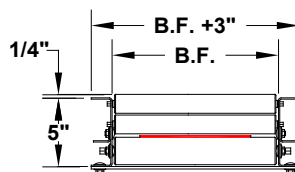

MODEL 402 BELT-DRIVEN LIVE ROLLER

Section A - A

Section B - B

Section C - C

Standard Intermediate Frame

Section D - D

735 Industrial Loop Road • New London, WI 54961-9612
 920-982-6600 • Fax 920-982-7750 • Toll Free 800-558-3616
 Website: www.titanconveyors.com • Email: sales@titanconveyors.com