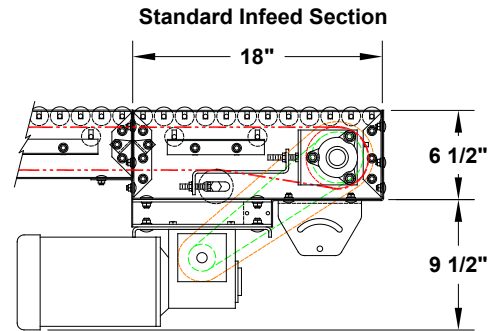

MODEL 402 BELT-DRIVEN LIVE ROLLER

Section A - A

Section B - B

Section C - C

Standard Intermediate Frame

Section D - D

735 Industrial Loop Road • New London, WI 54961-9612
 920-982-6600 • Fax 920-982-7750 • Toll Free 800-558-3616
 Website: www.titanconveyors.com • Email: sales@titanconveyors.com