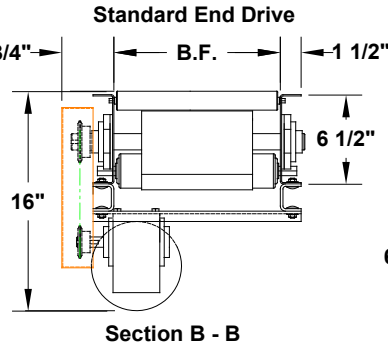

MODEL 402 BELT-DRIVEN LIVE ROLLER

Section A - A

Section B - B

Section C - C

Standard Intermediate Frame

Section D - D

735 Industrial Loop Road • New London, WI 54961-9612
 920-982-6600 • Fax 920-982-7750 • Toll Free 800-558-3616
 Website: www.titanconveyors.com • Email: sales@titanconveyors.com