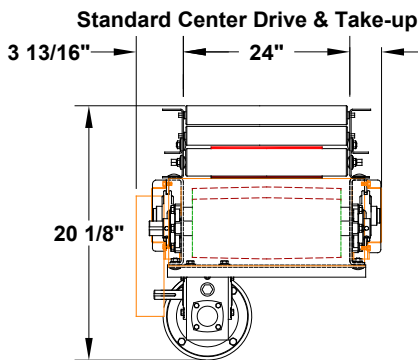

MODEL 402 BELT-DRIVEN LIVE ROLLER

Section A - A

Section B - B

Section C - C

Standard Intermediate Frame

Section D - D

735 Industrial Loop Road • New London, WI 54961-9612
 920-982-6600 • Fax 920-982-7750 • Toll Free 800-558-3616
 Website: www.titanconveyors.com • Email: sales@titanconveyors.com