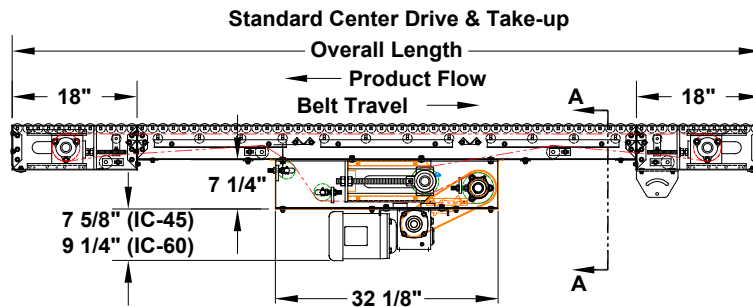

MODEL 402 BELT-DRIVEN LIVE ROLLER

Section A - A

Section B - B

Section C - C

Standard Intermediate Frame

Section D - D

735 Industrial Loop Road • New London, WI 54961-9612
 920-982-6600 • Fax 920-982-7750 • Toll Free 800-558-3616
 Website: www.titanconveyors.com • Email: sales@titanconveyors.com