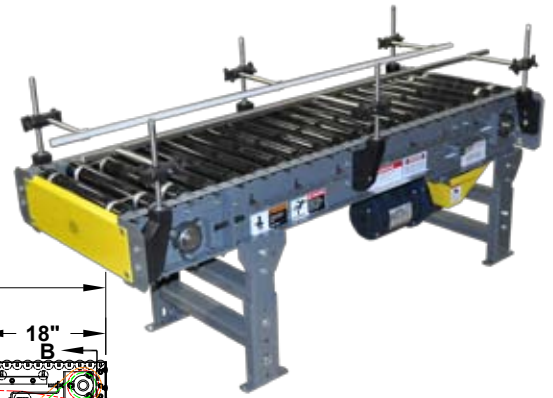

MODEL 402 BELT-DRIVEN LIVE ROLLER

Section A - A

Section B - B

Section C - C

Standard Intermediate Frame

Section D - D

735 Industrial Loop Road • New London, WI 54961-9612
 920-982-6600 • Fax 920-982-7750 • Toll Free 800-558-3616
 Website: www.titanconveyors.com • Email: sales@titanconveyors.com