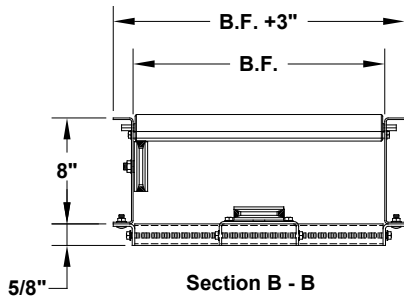

MODEL 490 V-BELT DRIVEN LIVE ROLLER

BETWEEN FRAMES	
Straight Rollers	Tapered Rollers
9"	13"
13"	16"
16"	22"
19"	28"
22"	34"
25"	40"
28"	-
31"	-
34"	-
37"	-
40"	-

NOTE: All rollers on 2 1/2" centers on inside rail. Outside centers vary with between frame widths.