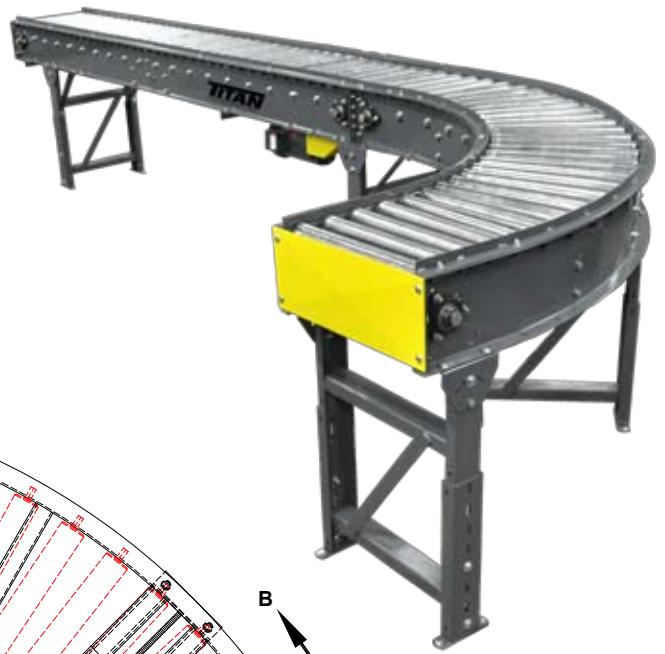

MODEL 490 V-BELT DRIVEN LIVE ROLLER

BETWEEN FRAMES	
Straight Rollers	Tapered Rollers
9"	13"
13"	16"
16"	22"
19"	28"
22"	34"
25"	40"
28"	-
31"	-
34"	-
37"	-
40"	-

NOTE: All rollers on 2 1/2" centers on inside rail. Outside centers vary with between frame widths.