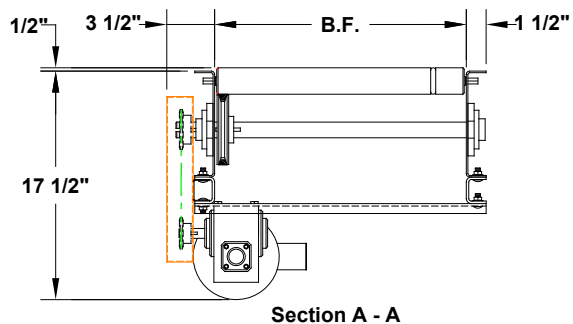

MODEL 490 V-BELT DRIVEN LIVE ROLLER

BETWEEN FRAMES	
Straight Rollers	Tapered Rollers
9"	13"
13"	16"
16"	22"
19"	28"
22"	34"
25"	40"
28"	-
31"	-
34"	-
37"	-
40"	-

NOTE: All rollers on 2 1/2" centers on inside rail. Outside centers vary with between frame widths.