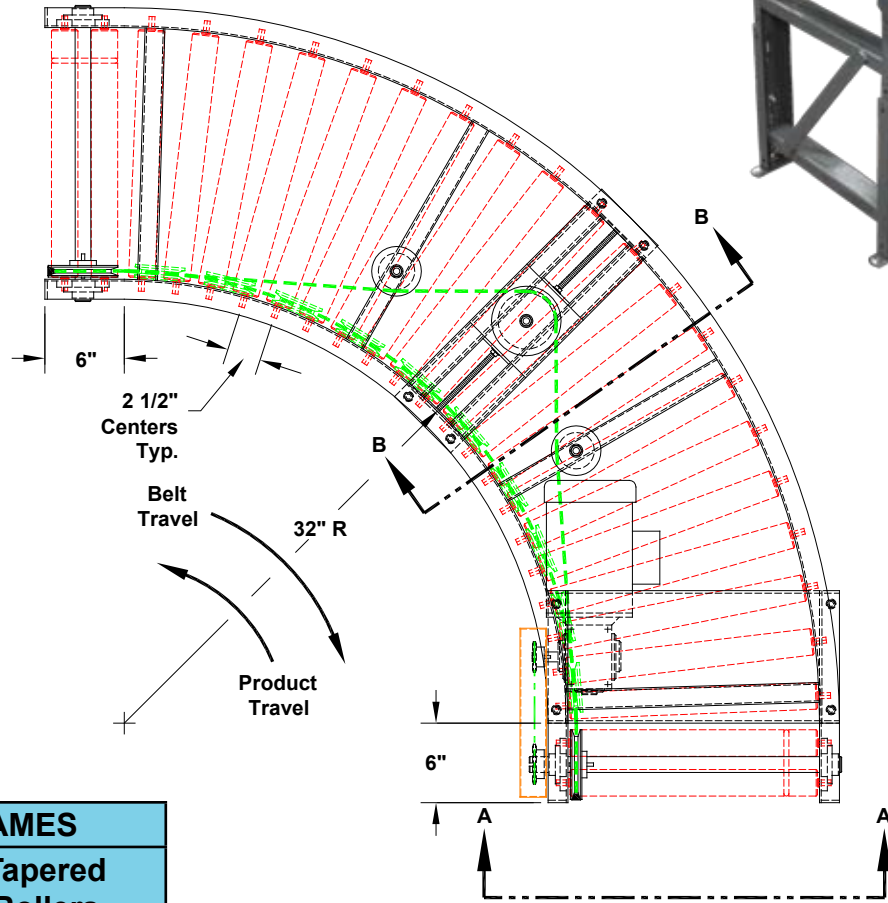

MODEL 490 V-BELT DRIVEN LIVE ROLLER

BETWEEN FRAMES	
Straight Rollers	Tapered Rollers
9"	13"
13"	16"
16"	22"
19"	28"
22"	34"
25"	40"
28"	-
31"	-
34"	-
37"	-
40"	-

NOTE: All rollers on 2 1/2" centers on inside rail. Outside centers vary with between frame widths.

735 Industrial Loop Road • New London, WI 54961-9612
 920-982-6600 • Fax 920-982-7750 • Toll Free 800-558-3616
 Website: www.titanconveyors.com • Email: sales@titanconveyors.com