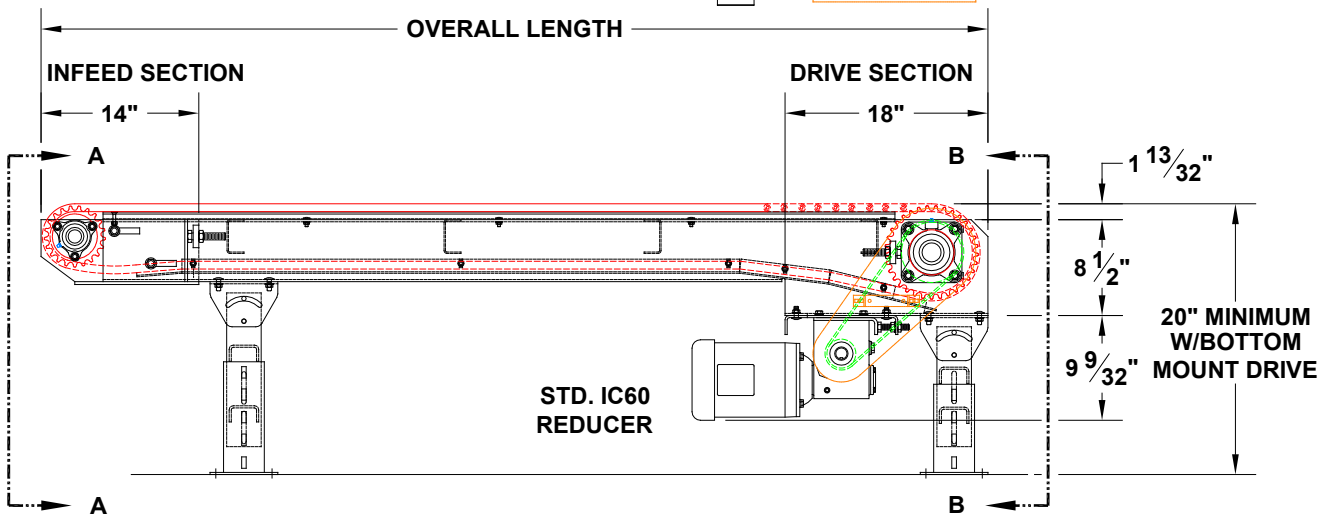

MODEL 680 MULTI-STRAND CHAIN CONVEYOR

735 Industrial Loop Road • New London, WI 54961-9612
 920-982-6600 • Fax 920-982-7750 • Toll Free 800-558-3616
 Website: www.titanconveyors.com • Email: sales@titanconveyors.com