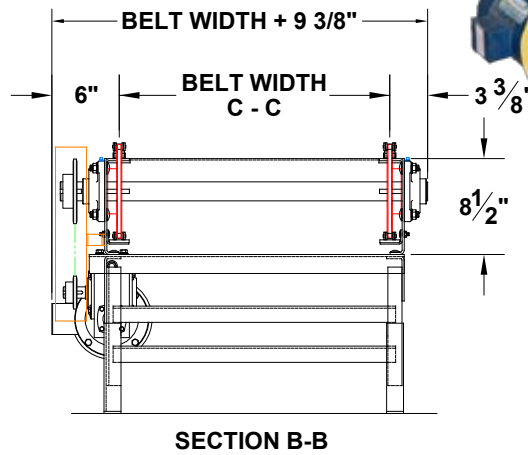

MODEL 680 MULTI-STRAND CHAIN CONVEYOR

735 Industrial Loop Road • New London, WI 54961-9612
 920-982-6600 • Fax 920-982-7750 • Toll Free 800-558-3616
 Website: www.titanconveyors.com • Email: sales@titanconveyors.com