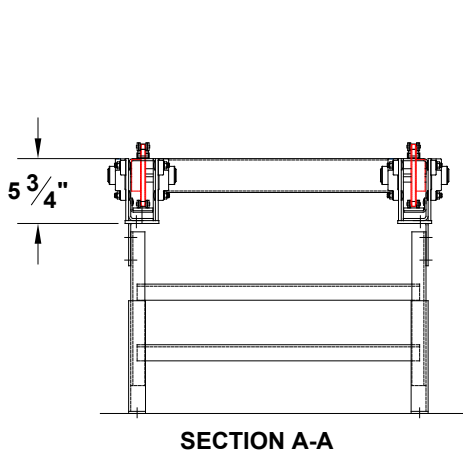

MODEL 680 MULTI-STRAND CHAIN CONVEYOR

735 Industrial Loop Road • New London, WI 54961-9612
 920-982-6600 • Fax 920-982-7750 • Toll Free 800-558-3616
 Website: www.titanconveyors.com • Email: sales@titanconveyors.com