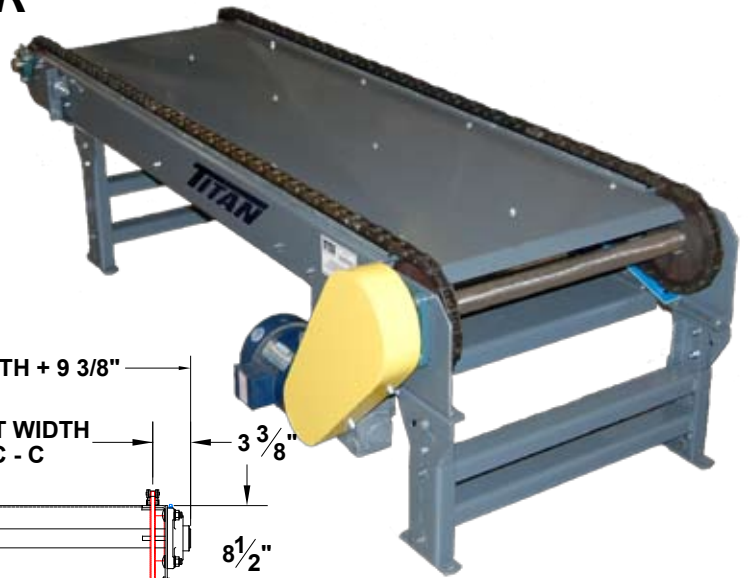

MODEL 680 MULTI-STRAND CHAIN CONVEYOR

735 Industrial Loop Road • New London, WI 54961-9612
 920-982-6600 • Fax 920-982-7750 • Toll Free 800-558-3616
 Website: www.titanconveyors.com • Email: sales@titanconveyors.com