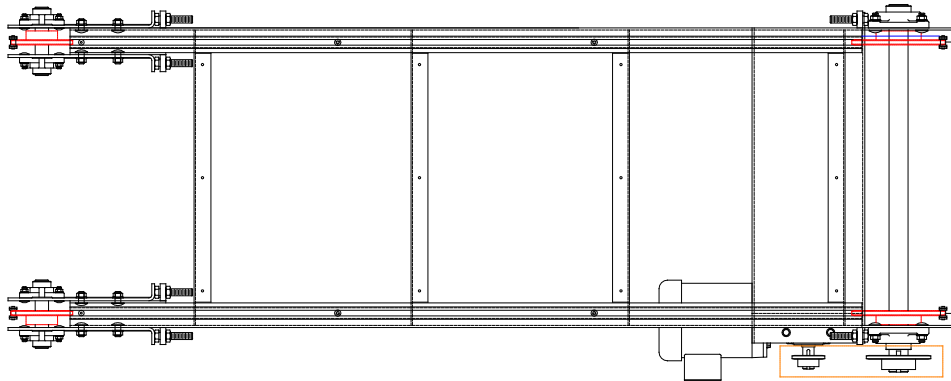

MODEL 680 MULTI-STRAND CHAIN CONVEYOR

735 Industrial Loop Road • New London, WI 54961-9612
 920-982-6600 • Fax 920-982-7750 • Toll Free 800-558-3616
 Website: www.titanconveyors.com • Email: sales@titanconveyors.com