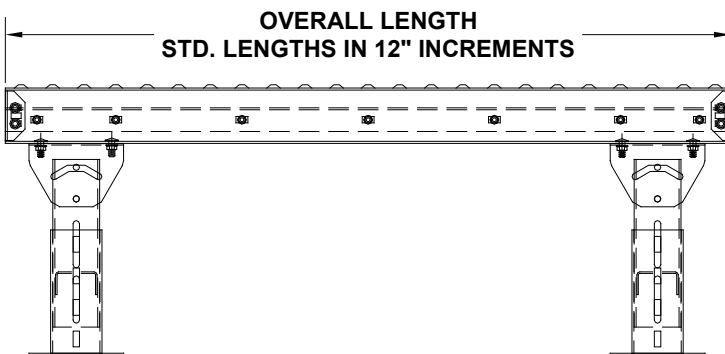

BALL TRANSFER TABLE

OPTIONAL STAGGERED PATTERN

BALL CENTERS

BALL CENTERS

OVERALL LENGTH
STD. LENGTHS IN 12" INCREMENTS

B.F.+3"

B.F.

3 1/2"