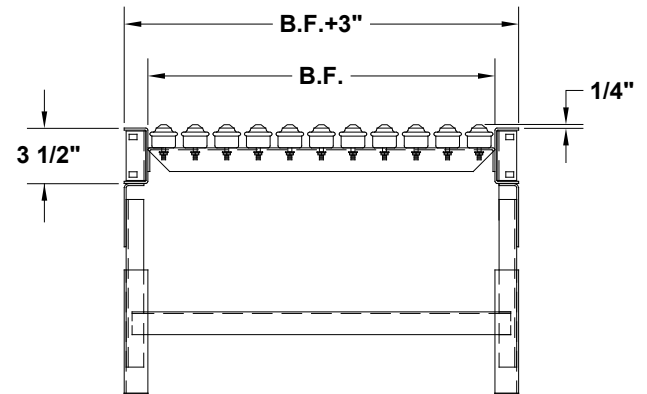

BALL TRANSFER TABLE

OPTIONAL STAGGERED PATTERN

BALL CENTERS

BALL CENTERS

OVERALL LENGTH
STD. LENGTHS IN 12" INCREMENTS

B.F.+3"

B.F.

3 1/2"