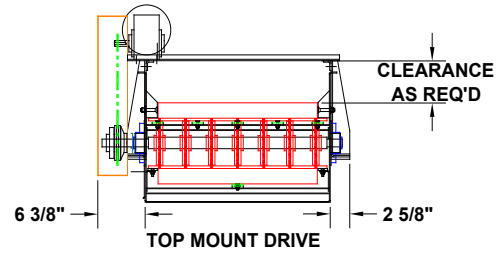

Model Cleated Plastic Belt Conveyor

Profiles Available

735 Industrial Loop Road • New London, WI 54961-9612
 920-982-6600 • Fax 920-982-7750 • Toll Free 800-558-3616
 Website: www.titanconveyors.com • Email: sales@titanconveyors.com