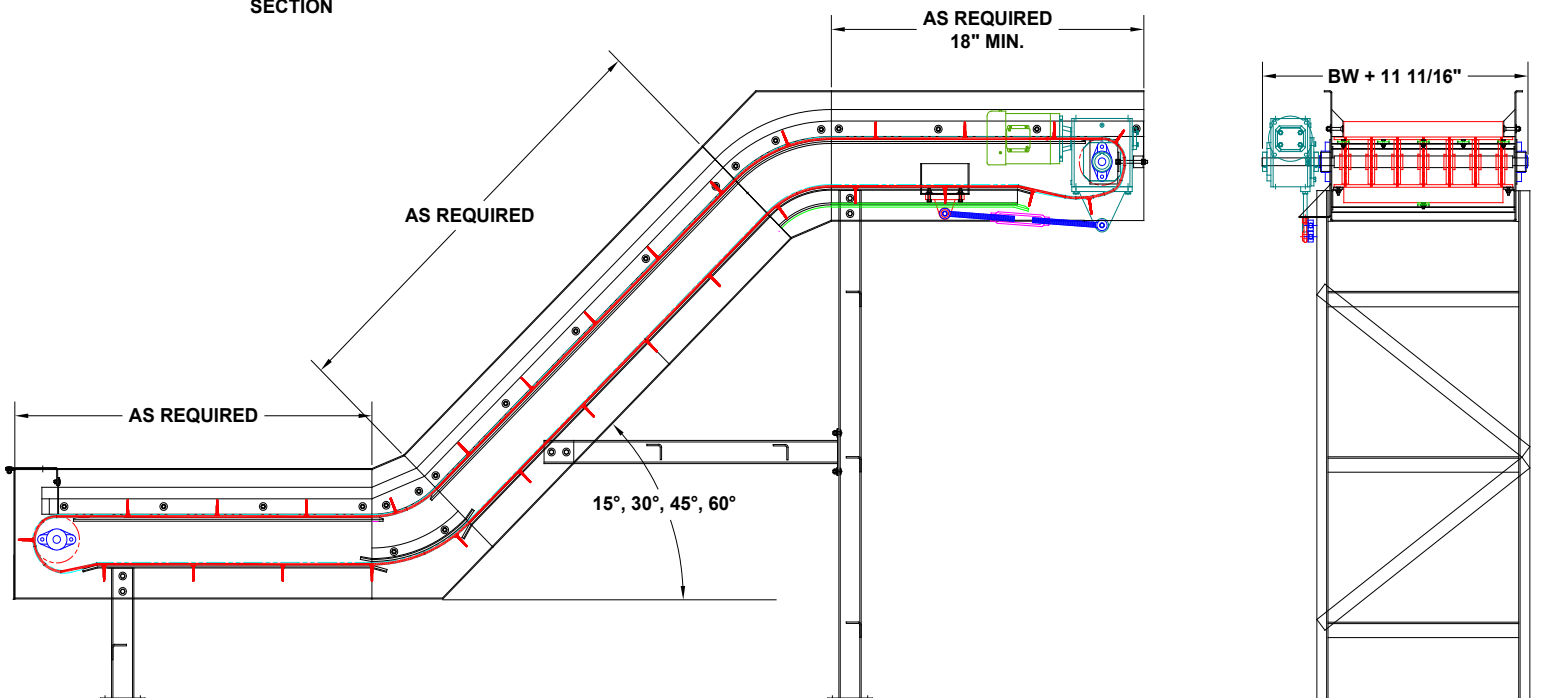

Model Cleated Plastic Belt Conveyor

Profiles Available

735 Industrial Loop Road • New London, WI 54961-9612
 920-982-6600 • Fax 920-982-7750 • Toll Free 800-558-3616
 Website: www.titanconveyors.com • Email: sales@titanconveyors.com