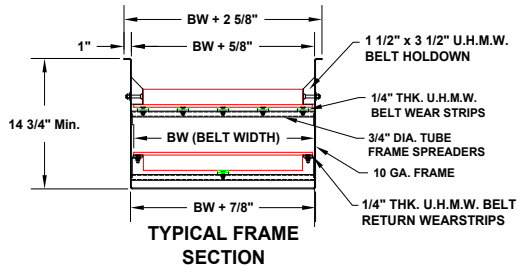

Model Cleated Plastic Belt Conveyor

Profiles Available

735 Industrial Loop Road • New London, WI 54961-9612
 920-982-6600 • Fax 920-982-7750 • Toll Free 800-558-3616
 Website: www.titanconveyors.com • Email: sales@titanconveyors.com