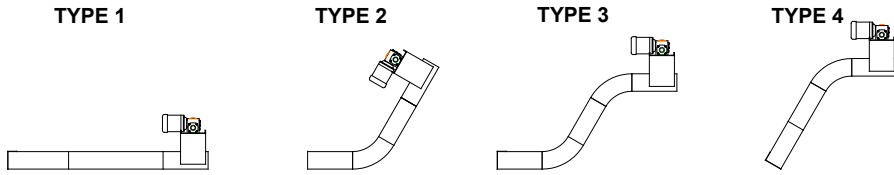

Model Cleated Plastic Belt Conveyor

Profiles Available

735 Industrial Loop Road • New London, WI 54961-9612
 920-982-6600 • Fax 920-982-7750 • Toll Free 800-558-3616
 Website: www.titanconveyors.com • Email: sales@titanconveyors.com