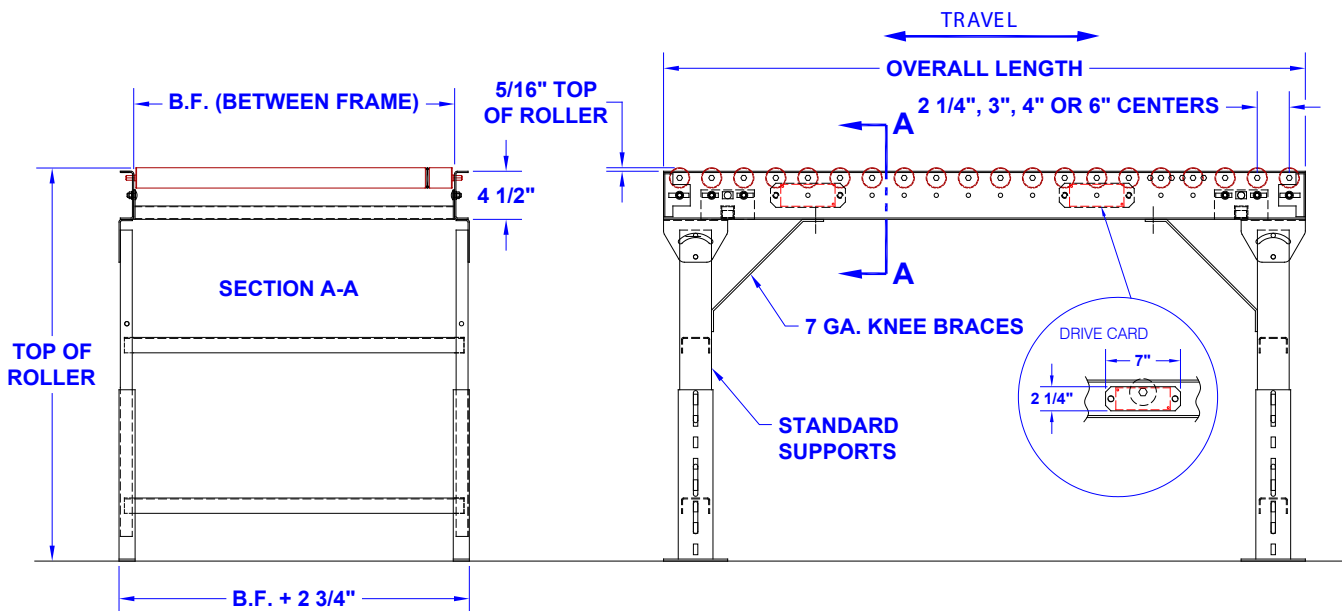

# MODEL MDR - Motor Driven Roller O-Belt Drive

Poly O-Belt

735 Industrial Loop Road • New London, WI 54961-9612  
 920-982-6600 • Fax 920-982-7750 • Toll Free 800-558-3616  
 Website: [www.titanconveyors.com](http://www.titanconveyors.com) • Email: [sales@titanconveyors.com](mailto:sales@titanconveyors.com)