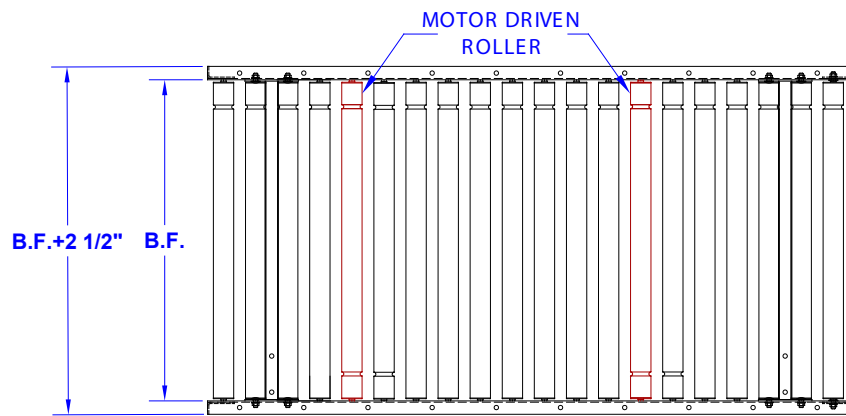

# MODEL MDR - Motor Driven Roller O-Belt Drive

Poly O-Belt

735 Industrial Loop Road • New London, WI 54961-9612  
 920-982-6600 • Fax 920-982-7750 • Toll Free 800-558-3616  
 Website: [www.titanconveyors.com](http://www.titanconveyors.com) • Email: [sales@titanconveyors.com](mailto:sales@titanconveyors.com)