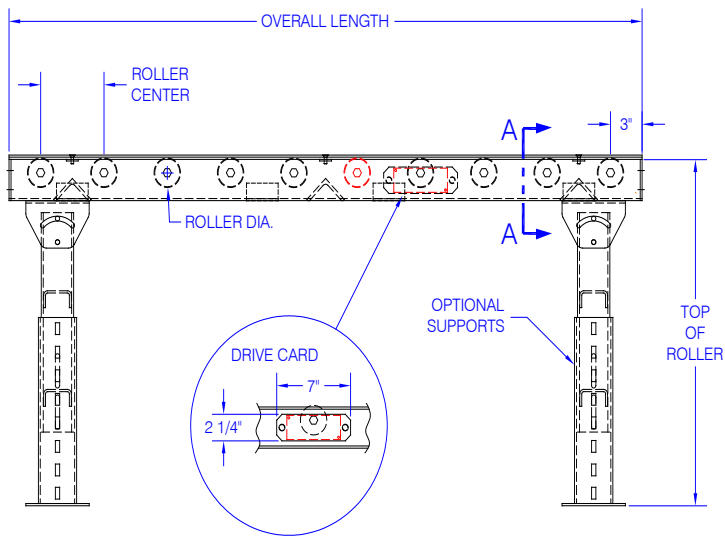

MODEL MDR - Motor Driven Roller Poly V-Belt Drive

Poly V-Belt

735 Industrial Loop Road • New London, WI 54961-9612
920-982-6600 • Fax 920-982-7750 • Toll Free 800-558-3616
Website: www.titanconveyors.com • Email: sales@titanconveyors.com