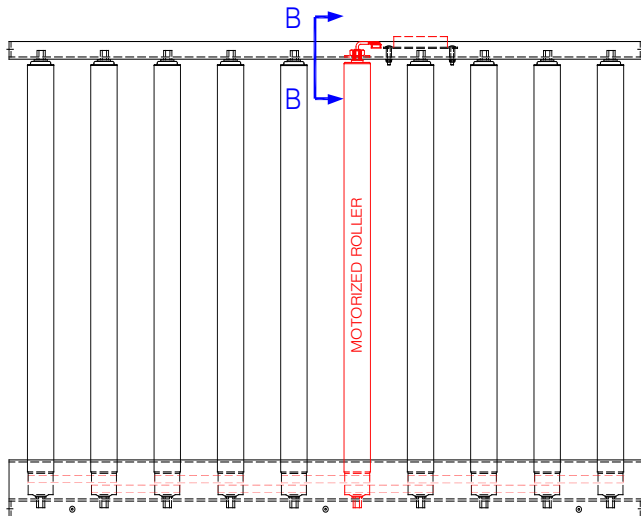

MODEL MDR - Motor Driven Roller Poly V-Belt Drive

Poly V-Belt

735 Industrial Loop Road • New London, WI 54961-9612
920-982-6600 • Fax 920-982-7750 • Toll Free 800-558-3616
Website: www.titanconveyors.com • Email: sales@titanconveyors.com