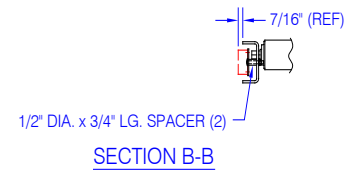

MODEL MDR - Motor Driven Roller Poly V-Belt Drive

Poly V-Belt

735 Industrial Loop Road • New London, WI 54961-9612
920-982-6600 • Fax 920-982-7750 • Toll Free 800-558-3616
Website: www.titanconveyors.com • Email: sales@titanconveyors.com