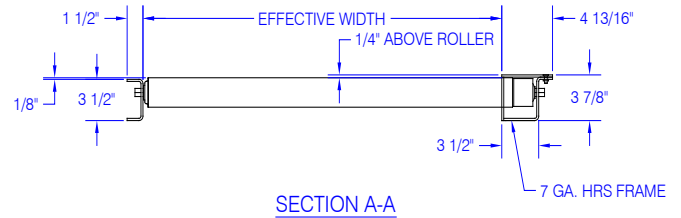

MODEL MDR - Motor Driven Roller Poly V-Belt Drive

Poly V-Belt

735 Industrial Loop Road • New London, WI 54961-9612
920-982-6600 • Fax 920-982-7750 • Toll Free 800-558-3616
Website: www.titanconveyors.com • Email: sales@titanconveyors.com