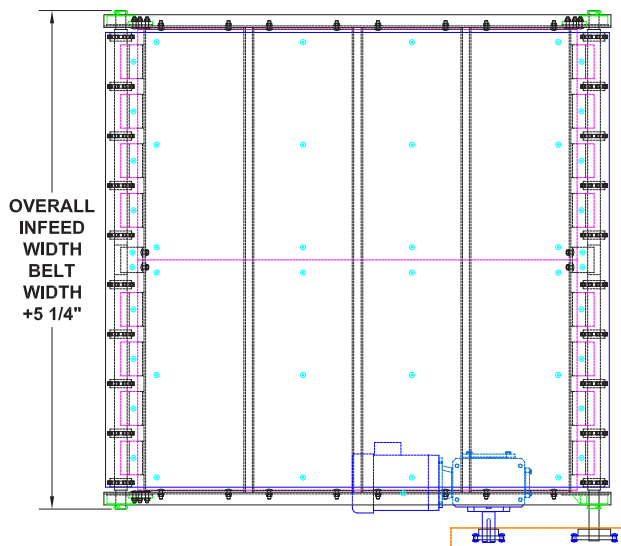

Model Pallet Pro Conveyor

735 Industrial Loop Road • New London, WI 54961-9612
920-982-6600 • Fax 920-982-7750 • Toll Free 800-558-3616
Website: www.titanconveyors.com • Email: sales@titanconveyors.com