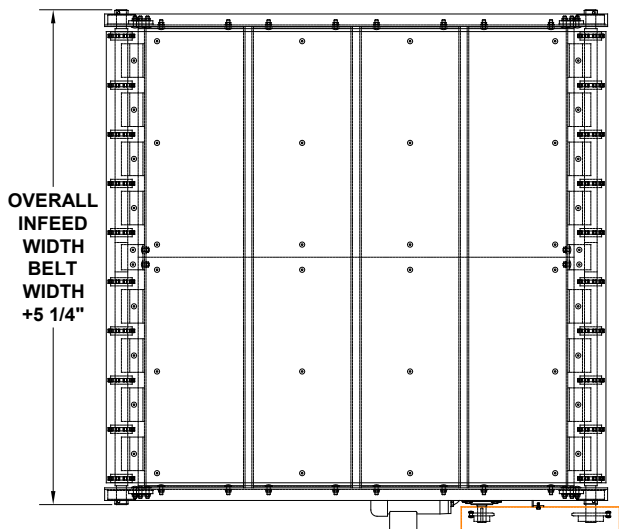

Model Pallet Pro Conveyor

TITAN[™]
CONVEYORS

735 Industrial Loop Road • New London, WI 54961-9612
920-982-6600 • Fax 920-982-7750 • Toll Free 800-558-3616
Website: www.titanconveyors.com • Email: sales@titanconveyors.com