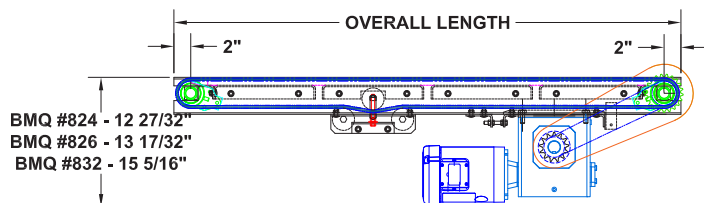

Model Pallet Pro Conveyor

735 Industrial Loop Road • New London, WI 54961-9612
920-982-6600 • Fax 920-982-7750 • Toll Free 800-558-3616
Website: www.titanconveyors.com • Email: sales@titanconveyors.com