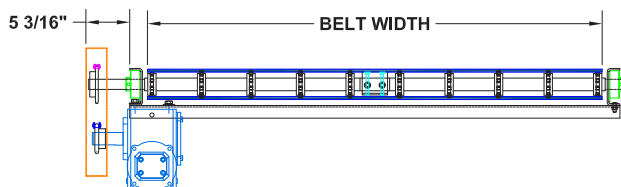

Model Pallet Pro Conveyor

735 Industrial Loop Road • New London, WI 54961-9612
920-982-6600 • Fax 920-982-7750 • Toll Free 800-558-3616
Website: www.titanconveyors.com • Email: sales@titanconveyors.com