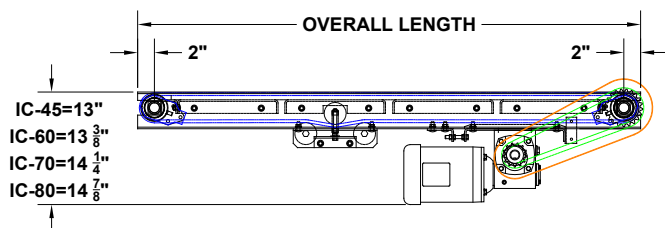

Model Pallet Pro Conveyor

TITAN[™]
CONVEYORS

735 Industrial Loop Road • New London, WI 54961-9612
920-982-6600 • Fax 920-982-7750 • Toll Free 800-558-3616
Website: www.titanconveyors.com • Email: sales@titanconveyors.com