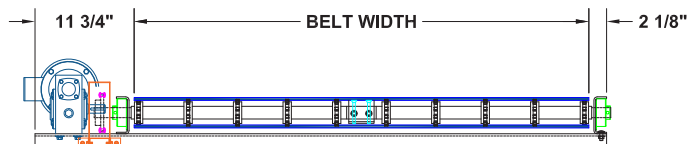

Model Pallet Pro Conveyor

735 Industrial Loop Road • New London, WI 54961-9612
920-982-6600 • Fax 920-982-7750 • Toll Free 800-558-3616
Website: www.titanconveyors.com • Email: sales@titanconveyors.com