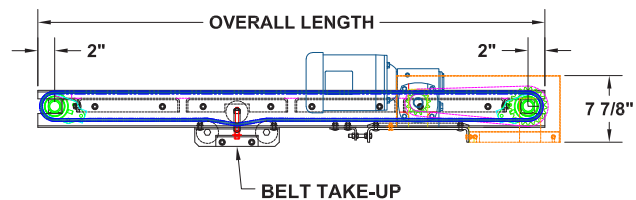

Model Pallet Pro Conveyor

735 Industrial Loop Road • New London, WI 54961-9612
920-982-6600 • Fax 920-982-7750 • Toll Free 800-558-3616
Website: www.titanconveyors.com • Email: sales@titanconveyors.com