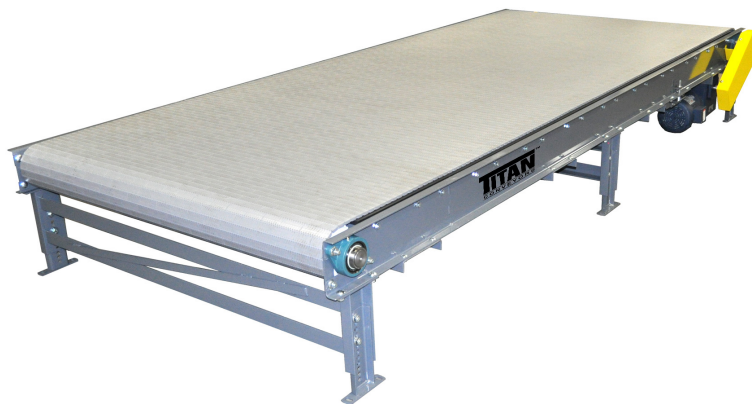

Model Pallet Pro Conveyor

735 Industrial Loop Road • New London, WI 54961-9612
920-982-6600 • Fax 920-982-7750 • Toll Free 800-558-3616
Website: www.titanconveyors.com • Email: sales@titanconveyors.com