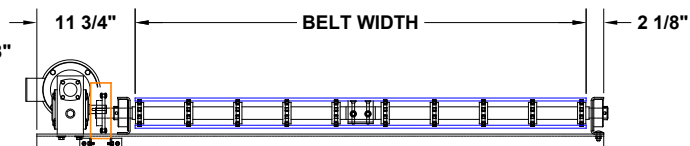

Model Pallet Pro Conveyor

TITAN[™]
CONVEYORS

735 Industrial Loop Road • New London, WI 54961-9612
920-982-6600 • Fax 920-982-7750 • Toll Free 800-558-3616
Website: www.titanconveyors.com • Email: sales@titanconveyors.com