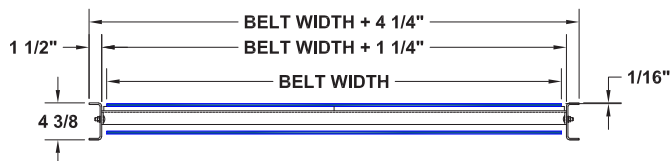

Model Pallet Pro Conveyor

735 Industrial Loop Road • New London, WI 54961-9612
920-982-6600 • Fax 920-982-7750 • Toll Free 800-558-3616
Website: www.titanconveyors.com • Email: sales@titanconveyors.com