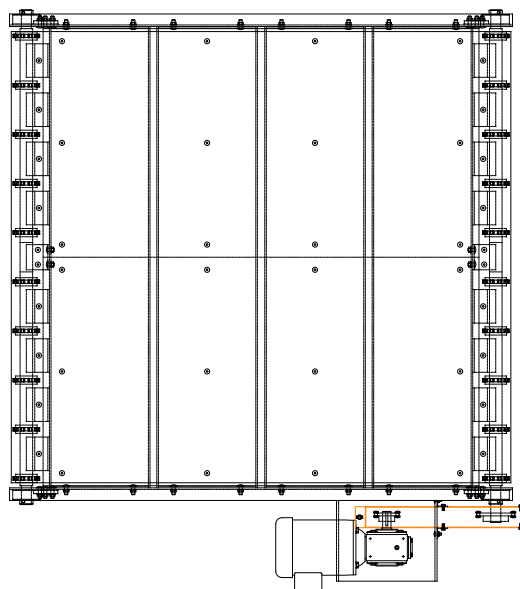

Model Pallet Pro Conveyor

TITAN[™]
CONVEYORS

735 Industrial Loop Road • New London, WI 54961-9612
920-982-6600 • Fax 920-982-7750 • Toll Free 800-558-3616
Website: www.titanconveyors.com • Email: sales@titanconveyors.com