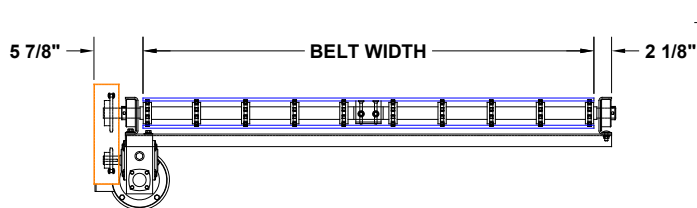

Model Pallet Pro Conveyor

TITAN[™]
CONVEYORS

735 Industrial Loop Road • New London, WI 54961-9612
920-982-6600 • Fax 920-982-7750 • Toll Free 800-558-3616
Website: www.titanconveyors.com • Email: sales@titanconveyors.com