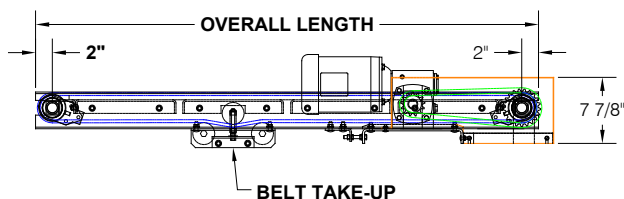

Model Pallet Pro Conveyor

TITAN[™]
CONVEYORS

735 Industrial Loop Road • New London, WI 54961-9612
920-982-6600 • Fax 920-982-7750 • Toll Free 800-558-3616
Website: www.titanconveyors.com • Email: sales@titanconveyors.com