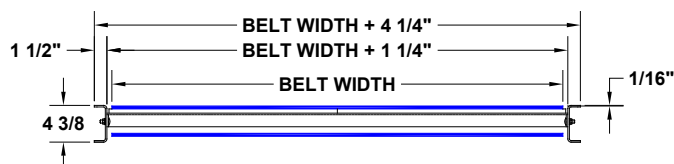

Model Pallet Pro Conveyor

TITAN[™]
CONVEYORS

735 Industrial Loop Road • New London, WI 54961-9612
920-982-6600 • Fax 920-982-7750 • Toll Free 800-558-3616
Website: www.titanconveyors.com • Email: sales@titanconveyors.com