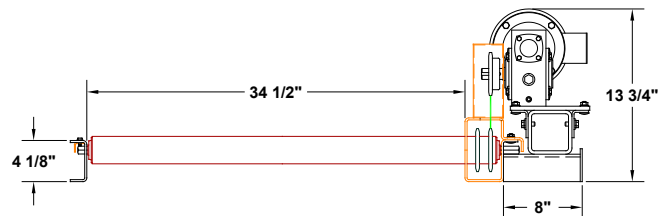

MODEL

Chain Transfer-Pallet Lift-Pallet Centering

Rollers Set High

End View

NOTE: Pop-up Travel Chain Approximately $\frac{3}{8}$ " above roller

Standard Bottom Mount Drive

Standard Side Mount Drive

735 Industrial Loop Road • New London, WI 54961-9612
 920-982-6600 • Fax 920-982-7750 • Toll Free 800-558-3616
 Website: www.titanconveyors.com • Email: sales@titanconveyors.com