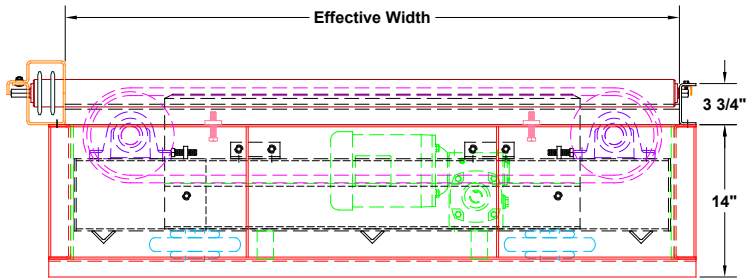

MODEL

Chain Transfer-Pallet Lift-Pallet Centering

Rollers Set High

End View

NOTE: Pop-up Travel Chain Approximately $\frac{3}{8}$ " above roller

Standard Bottom Mount Drive

Standard Side Mount Drive

735 Industrial Loop Road • New London, WI 54961-9612
 920-982-6600 • Fax 920-982-7750 • Toll Free 800-558-3616
 Website: www.titanconveyors.com • Email: sales@titanconveyors.com