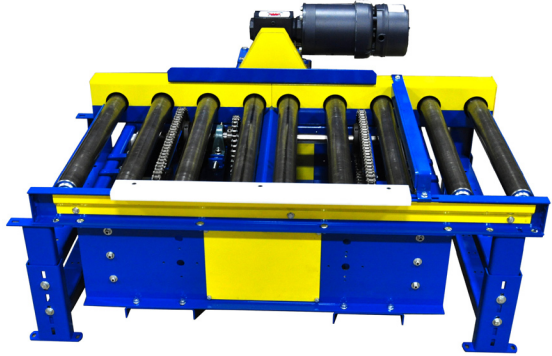

MODEL

Chain Transfer-Pallet Lift-Pallet Centering

Rollers Set High

End View

NOTE: Pop-up Travel Chain Approximately $\frac{3}{8}$ " above roller

Standard Bottom Mount Drive

Standard Side Mount Drive

735 Industrial Loop Road • New London, WI 54961-9612
 920-982-6600 • Fax 920-982-7750 • Toll Free 800-558-3616
 Website: www.titanconveyors.com • Email: sales@titanconveyors.com