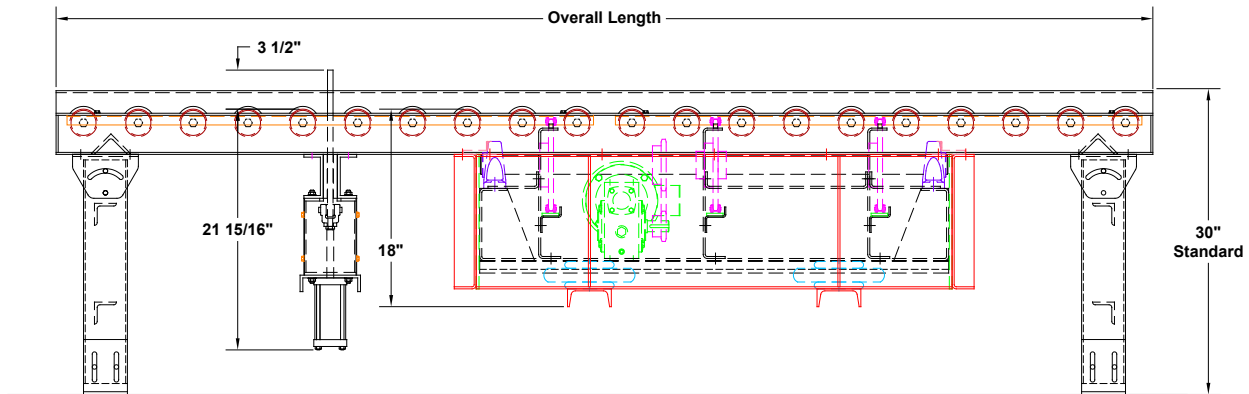

MODEL

Chain Transfer-Pallet Lift-Pallet Centering

Rollers Set High

End View

NOTE: Pop-up Travel Chain Approximately $\frac{3}{8}$ " above roller

Standard Bottom Mount Drive

Standard Side Mount Drive

735 Industrial Loop Road • New London, WI 54961-9612
 920-982-6600 • Fax 920-982-7750 • Toll Free 800-558-3616
 Website: www.titanconveyors.com • Email: sales@titanconveyors.com