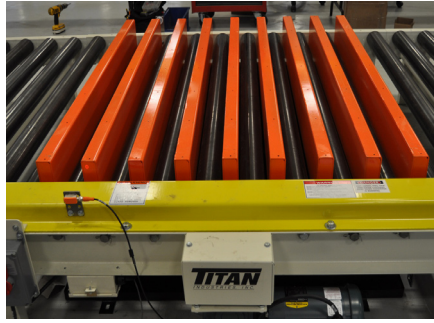

MODEL

Chain Transfer-Pallet Lift-Pallet Centering

Rollers Set High

End View

NOTE: Pop-up Travel Chain Approximately $\frac{3}{8}$ " above roller

Standard Bottom Mount Drive

Standard Side Mount Drive

735 Industrial Loop Road • New London, WI 54961-9612
 920-982-6600 • Fax 920-982-7750 • Toll Free 800-558-3616
 Website: www.titanconveyors.com • Email: sales@titanconveyors.com