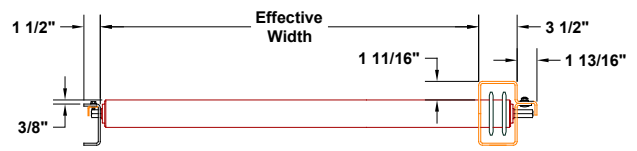

MODEL

Chain Transfer-Pallet Lift-Pallet Centering

Rollers Set High

End View

NOTE: Pop-up Travel Chain Approximately $\frac{3}{8}$ " above roller

Standard Bottom Mount Drive

Standard Side Mount Drive

735 Industrial Loop Road • New London, WI 54961-9612
 920-982-6600 • Fax 920-982-7750 • Toll Free 800-558-3616
 Website: www.titanconveyors.com • Email: sales@titanconveyors.com