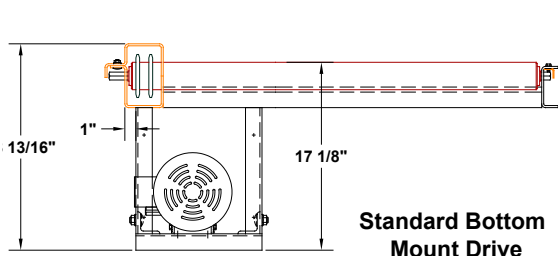

MODEL

Chain Transfer-Pallet Lift-Pallet Centering

Rollers Set High

End View

NOTE: Pop-up Travel Chain Approximately $\frac{3}{8}$ " above roller

Standard Bottom Mount Drive

Standard Side Mount Drive

735 Industrial Loop Road • New London, WI 54961-9612
 920-982-6600 • Fax 920-982-7750 • Toll Free 800-558-3616
 Website: www.titanconveyors.com • Email: sales@titanconveyors.com