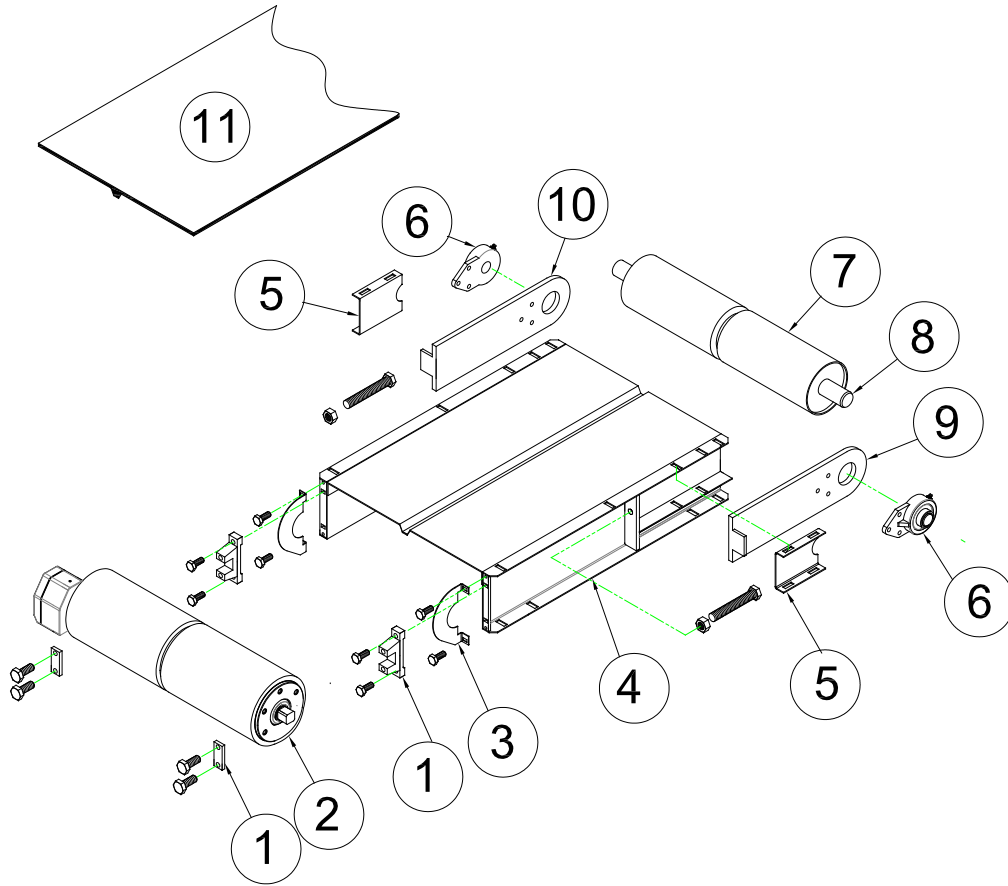

# Replacement Parts RFQ for Model 104-Drum Motor Slider Bed Belt Conveyor

Note: Chrome Browser will not email -Download form and attach to an email to: sales@titanconveyors.com

Company

Phone

Contact

Conveyor  
Serial Number

E-mail

To Request a Quote for Spare Parts - Fill in the Information below & Quantity of each Part & Click on the Email Button

• Recommended spare parts to be stocked at your location

Part Number - Description	Qty.
2. • MOTORIZED DRIVE PULLEY	
6. • BEARING	
7. • TAIL PULLEY	
8. • TAIL PULLEY SHAFT	
11. • BELT	

**Other Parts**

1. BRACKET (TOP)
1. BRACKET (BOTTOM)
3. DRUM GUARD
4. FRAME ASSEMBLY
5. RETAINER CHANNEL
9. TAKE-UP (LH)
10. TAKE-UP (RH)