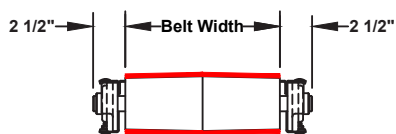

# MODEL 104 SLIDER BED BELT CONVEYOR

Standard Infeed Cross Section

Standard Frame Cross Section

STANDARD BOTTOM MOUNT DRIVE CROSS SECTION

SIDE MOUNT DRIVE SECTION

SIDE MOUNT DRIVE END VIEW

**TOP MOUNT DRIVE ALSO AVAILABLE**