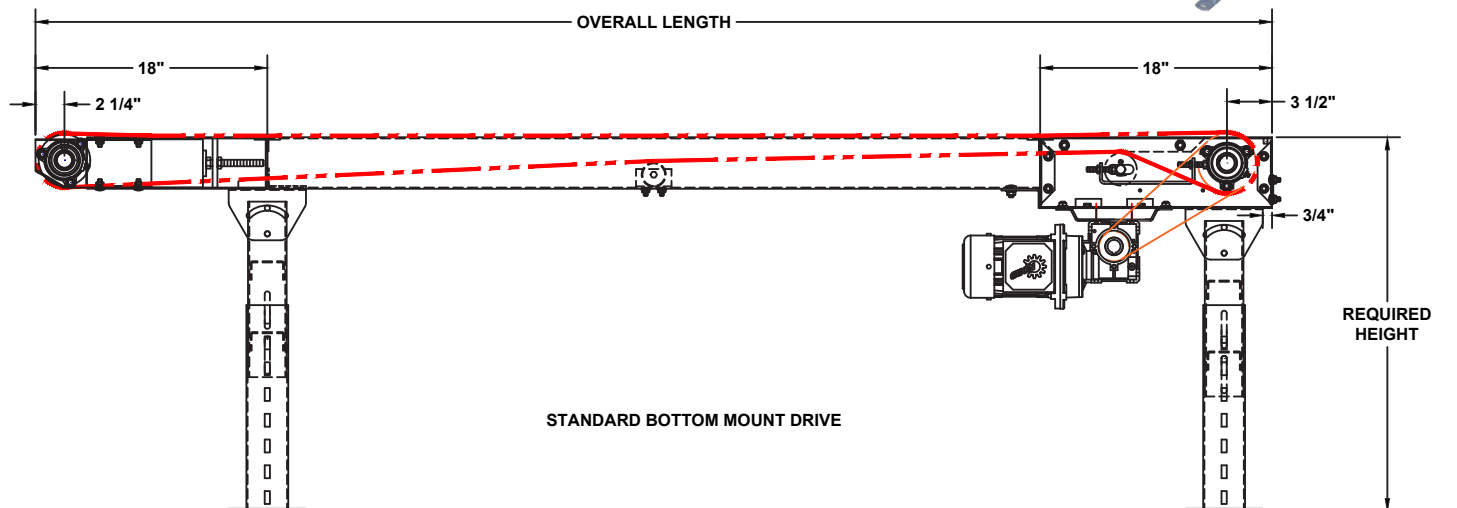

# MODEL 104 SLIDER BED BELT CONVEYOR

Standard Infeed Cross Section

Standard Frame Cross Section

STANDARD BOTTOM MOUNT DRIVE CROSS SECTION

SIDE MOUNT DRIVE SECTION

SIDE MOUNT DRIVE END VIEW

**TOP MOUNT DRIVE ALSO AVAILABLE**