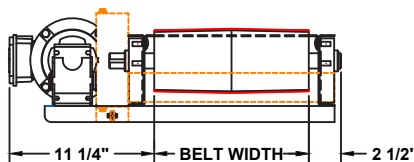

# MODEL 104 SLIDER BED BELT CONVEYOR

Standard Infeed Cross Section

Standard Frame Cross Section

STANDARD BOTTOM MOUNT DRIVE CROSS SECTION

SIDE MOUNT DRIVE SECTION

SIDE MOUNT DRIVE END VIEW

**TOP MOUNT DRIVE ALSO AVAILABLE**