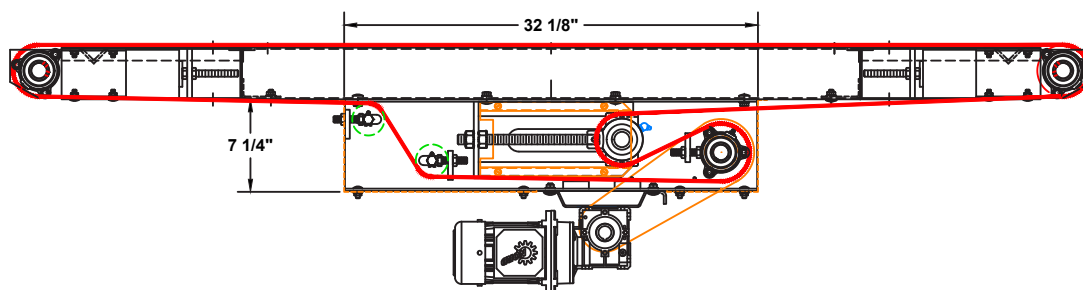

# MODEL 104 SLIDER BED BELT CONVEYOR

Standard Infeed Cross Section

Standard Frame Cross Section

STANDARD BOTTOM MOUNT DRIVE CROSS SECTION

SIDE MOUNT DRIVE SECTION

SIDE MOUNT DRIVE END VIEW

**TOP MOUNT DRIVE ALSO AVAILABLE**