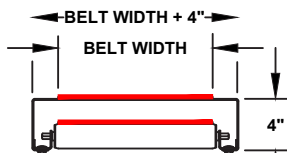

# MODEL 104 SLIDER BED BELT CONVEYOR

Standard Infeed Cross Section

Standard Frame Cross Section

STANDARD BOTTOM MOUNT DRIVE CROSS SECTION

SIDE MOUNT DRIVE SECTION

SIDE MOUNT DRIVE END VIEW

**TOP MOUNT DRIVE ALSO AVAILABLE**