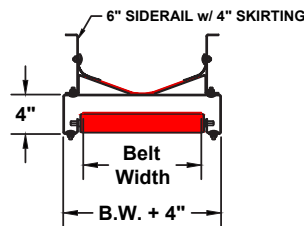

MODEL 114 TROUGHED BELT CONVEYOR

STANDARD END DRIVE

STANDARD CENTER DRIVE & TAKE-UP

STANDARD CENTER DRIVE & TAKE-UP

C.D. & Take-up
Cross Section

SIDE MOUNT DRIVE

SIDE MOUNT DRIVE SECTION

SIDE MOUNT DRIVE END VIEW