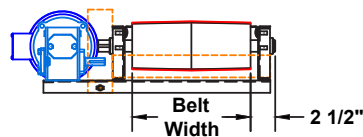

MODEL 114 TROUGHED BELT CONVEYOR

STANDARD END DRIVE

STANDARD CENTER DRIVE & TAKE-UP

STANDARD CENTER DRIVE & TAKE-UP

C.D. & Take-up
Cross Section

SIDE MOUNT DRIVE

SIDE MOUNT DRIVE SECTION

SIDE MOUNT DRIVE END VIEW