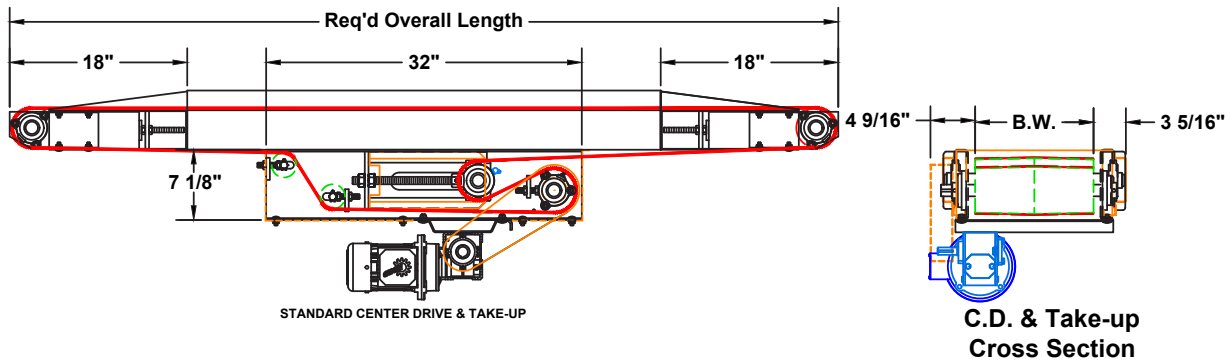

MODEL 114 TROUGHED BELT CONVEYOR

STANDARD END DRIVE

STANDARD CENTER DRIVE & TAKE-UP

STANDARD CENTER DRIVE & TAKE-UP

C.D. & Take-up
Cross Section

SIDE MOUNT DRIVE

SIDE MOUNT DRIVE SECTION

SIDE MOUNT DRIVE END VIEW