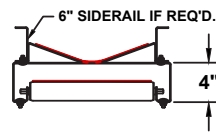

MODEL 114 TROUGHED BELT CONVEYOR

STANDARD END DRIVE

STANDARD CENTER DRIVE & TAKE-UP

STANDARD CENTER DRIVE & TAKE-UP

C.D. & Take-up
Cross Section

SIDE MOUNT DRIVE

SIDE MOUNT DRIVE SECTION

SIDE MOUNT DRIVE END VIEW