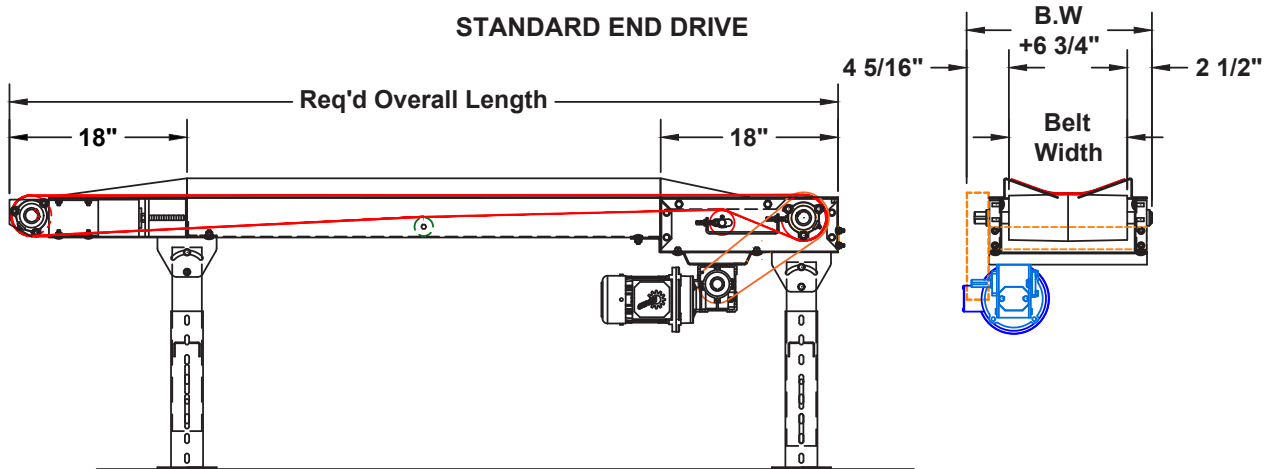

MODEL 114 TROUGHED BELT CONVEYOR

STANDARD END DRIVE

STANDARD CENTER DRIVE & TAKE-UP

STANDARD CENTER DRIVE & TAKE-UP

C.D. & Take-up
Cross Section

SIDE MOUNT DRIVE

SIDE MOUNT DRIVE SECTION

SIDE MOUNT DRIVE END VIEW