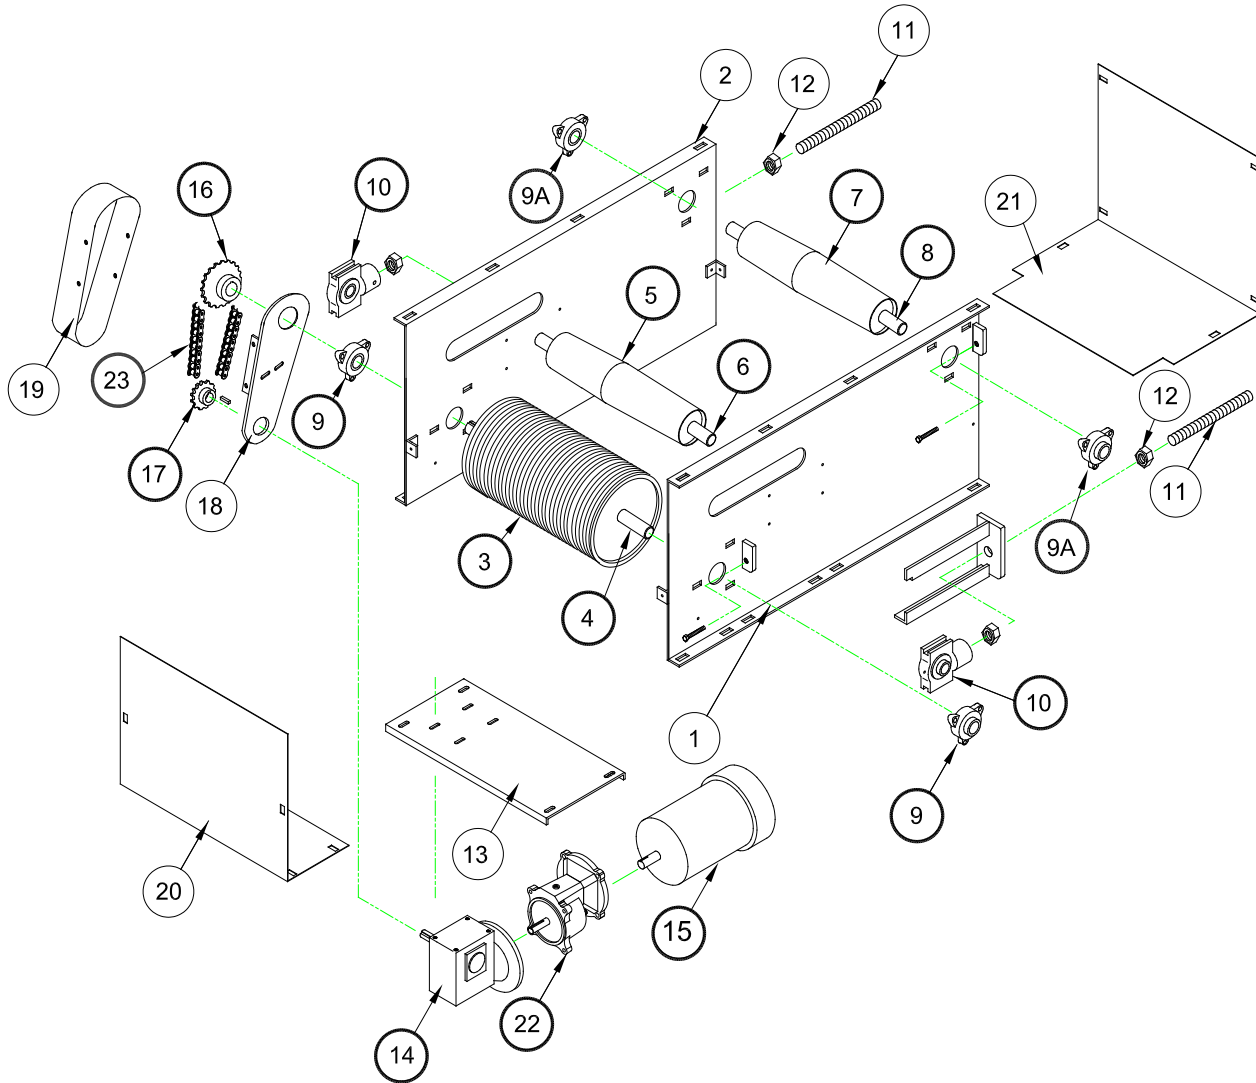

To Request a Quote for Spare Parts - Fill in the Information below & Quantity of each Part & Click on the Email Button

• Recommended spare parts to be stocked at your location

Part
Number - Description - Qty.

3. • DRIVE PULLEY
4. • DRIVE PULLEY SHAFT
5. • TAKE-UP PULLEY
6. • TAKE-UP PULLEY SHAFT
7. • SNUB PULLEY
8. • SNUB PULLEY SHAFT
9. • 1 7/16" BRG. 3 BOLT FLANGE
- 9A. • 1 3/16" BRG, 3 BOLT FLANGE
10. • TAKE-UP BRG. T-SLOT
14. • REDUCER
15. • MOTOR
16. • DRIVEN SPROCKET
17. • DRIVE SPROCKET
22. • RATIO MULTIPLIER
23. • ROLLER CHAIN

Other Parts

1. CTR. DR. & TAKE-UP PLATE R/H
2. CTR. DR. & TAKE-UP PLATE L/H
11. THREADED TAKE-UP ROD
12. TAKE-UP NUT
13. MOTOR BASE
18. GUARD BACK
19. DRIVE GUARD
20. CTR. DR. & T.U. GUARD (SMALL)
21. CTR. DR. & T.U. GUARD (LARGE)