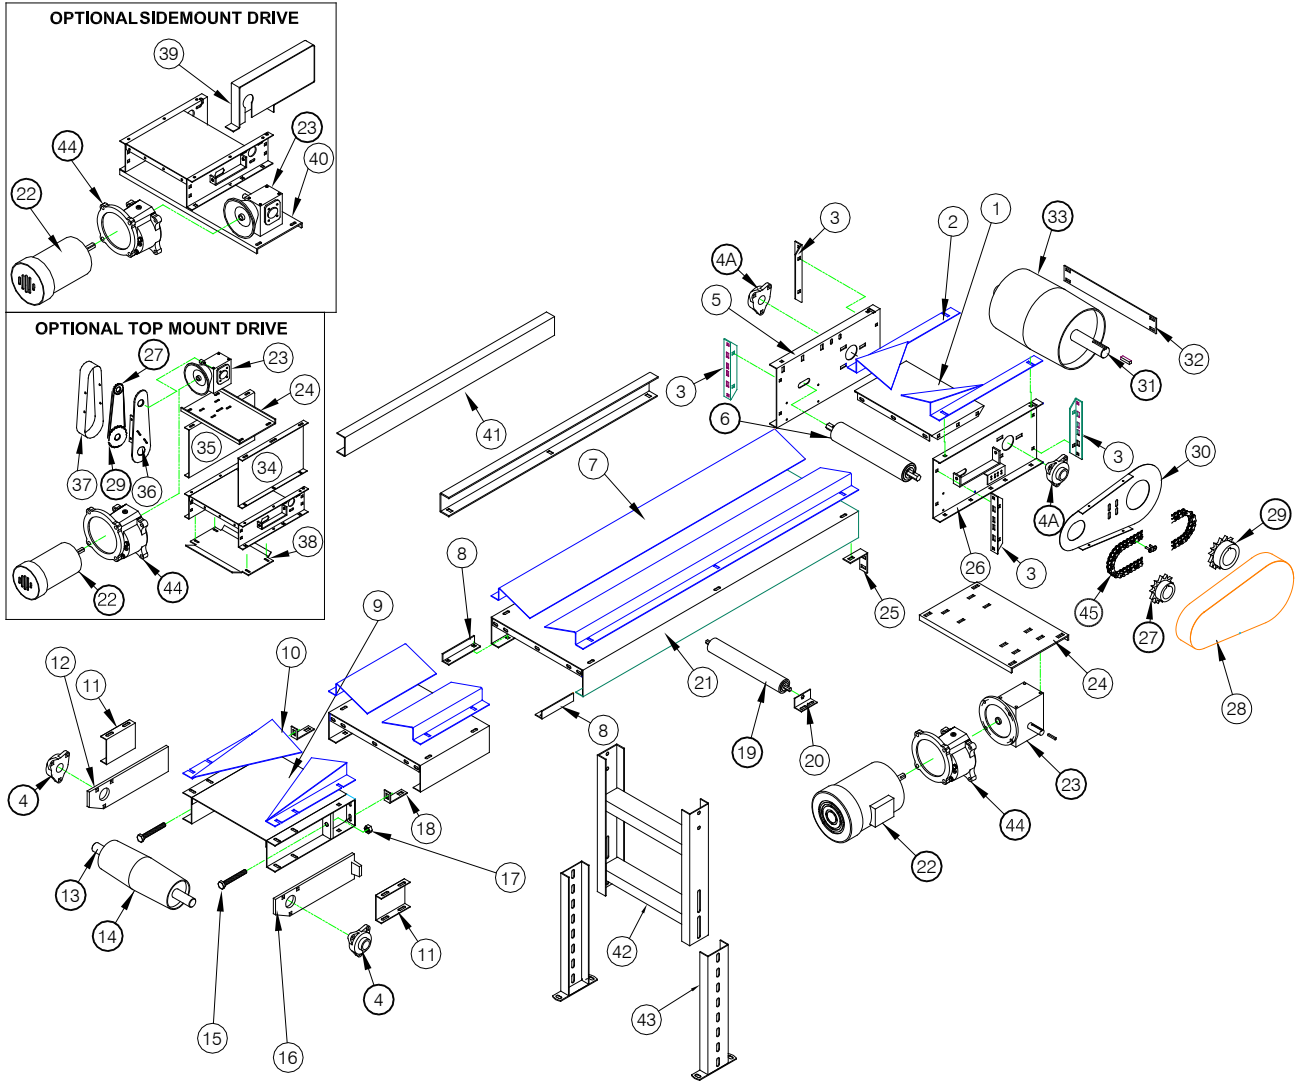

Company

Phone

Contact

Conveyor
Serial Number

E-mail

To Request a Quote for Spare Parts - Fill in the Information below & Quantity of each Part & Click on the Email Button

• Recommended spare parts to be stocked at your location

Part
Number - Description - Qty.

4. • 1 3/16" BEARING, 3-BOLT FLANGE
- 4A. • 1 7/16" BEARING, 3-BOLT FLANGE
6. • SNUB ROLLER
13. • INFEED SHAFT
14. • INFEED PULLEY
19. • RETURN ROLLER
22. • MOTOR
23. • REDUCER
27. • DRIVE SPROCKET
29. • DRIVEN SPROCKET
31. • DRIVE SHAFT
33. • DRIVE PULLEY
44. • RATIO MULTIPLIER
45. • ROLLER CHAIN

Other Parts

1. DRIVE SECTION
2. DISCHARGE SECTION TRANSITION
3. CONNECTING BRACKET
5. HEADPLATE
7. INTERMEDIATE TROUGH SECTION
8. SUPPORT SPLICE ANGLE
9. INFEED SECTION
10. INFEED SECTION TRANSITION
11. INFEED RETAINER CHANNEL
12. CAST TAKE-UP L/H
15. HEX HEAD CAP SCREW
16. CAST TAKE-UP R/H
17. HEX FINISHING NUT
18. HEAD SECTION SPLICE ANGLE
20. RETURN ROLLER BRACKET
21. INTERMEDIATE FRAME

24. MOTOR BASE
25. DRIVE SECTION SPLICE ANGLE
26. HEADPLATE R/H
28. GUARD FRONT
30. GUARD BACK
32. DRIVE SPREADER
34. TOP MOUNT DRIVE ADAPTOR PLATE R/H
35. TOP MOUNT DRIVE ADAPTOR PLATE L/H
36. GUARD BACK TOP MOUNT DRIVE
37. GUARD FRONT TOP MOUNT DRIVE
38. LOWER GUARD TOP MOUNT DRIVE
39. SIDEMOUNT DRIVE GUARD
40. SIDEMOUNT DRIVE MOTOR BASE
41. SIDERAIL (OPTIONAL)
42. UPPER SUPPORT
43. LOWER SUPPORT