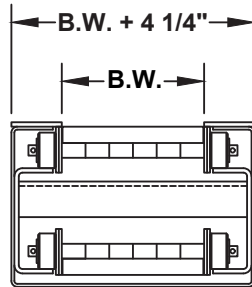

Model 350 "PRO FEED" STEEL BELT PARTS CONVEYOR

735 Industrial Loop Road • New London, WI 54961-9612
 920-982-6600 • Fax 920-982-7750 • Toll Free 800-558-3616
 Website: www.titanconveyors.com • Email: sales@titanconveyors.com