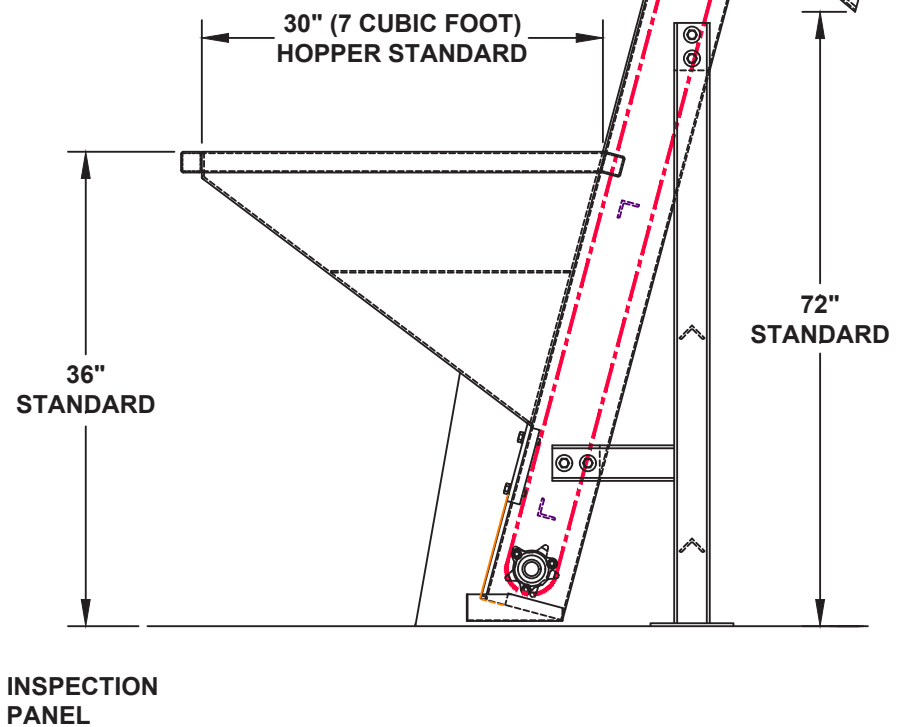

Model 350 "PRO FEED" STEEL BELT PARTS CONVEYOR

735 Industrial Loop Road • New London, WI 54961-9612
 920-982-6600 • Fax 920-982-7750 • Toll Free 800-558-3616
 Website: www.titanconveyors.com • Email: sales@titanconveyors.com