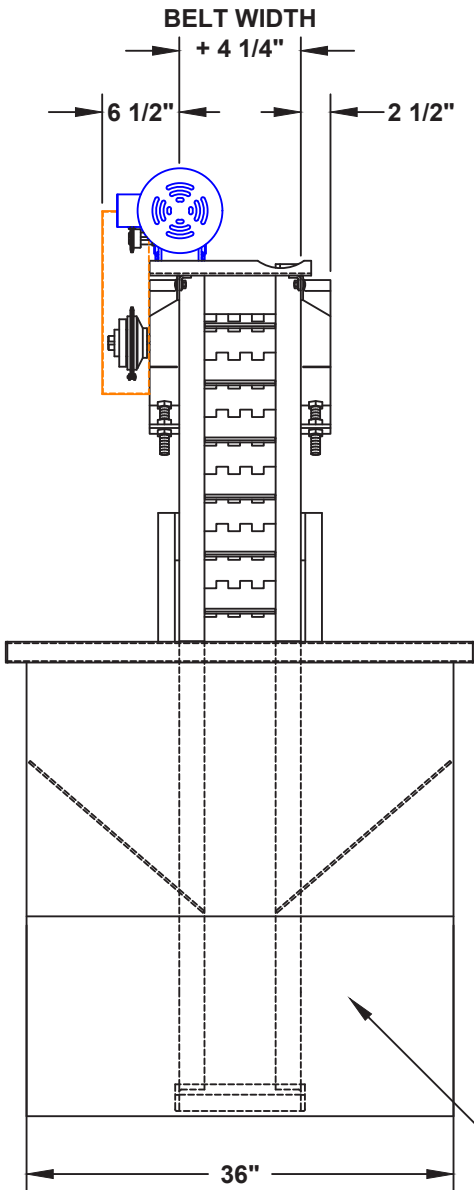

Model 350 "PRO FEED" STEEL BELT PARTS CONVEYOR

735 Industrial Loop Road • New London, WI 54961-9612
 920-982-6600 • Fax 920-982-7750 • Toll Free 800-558-3616
 Website: www.titanconveyors.com • Email: sales@titanconveyors.com