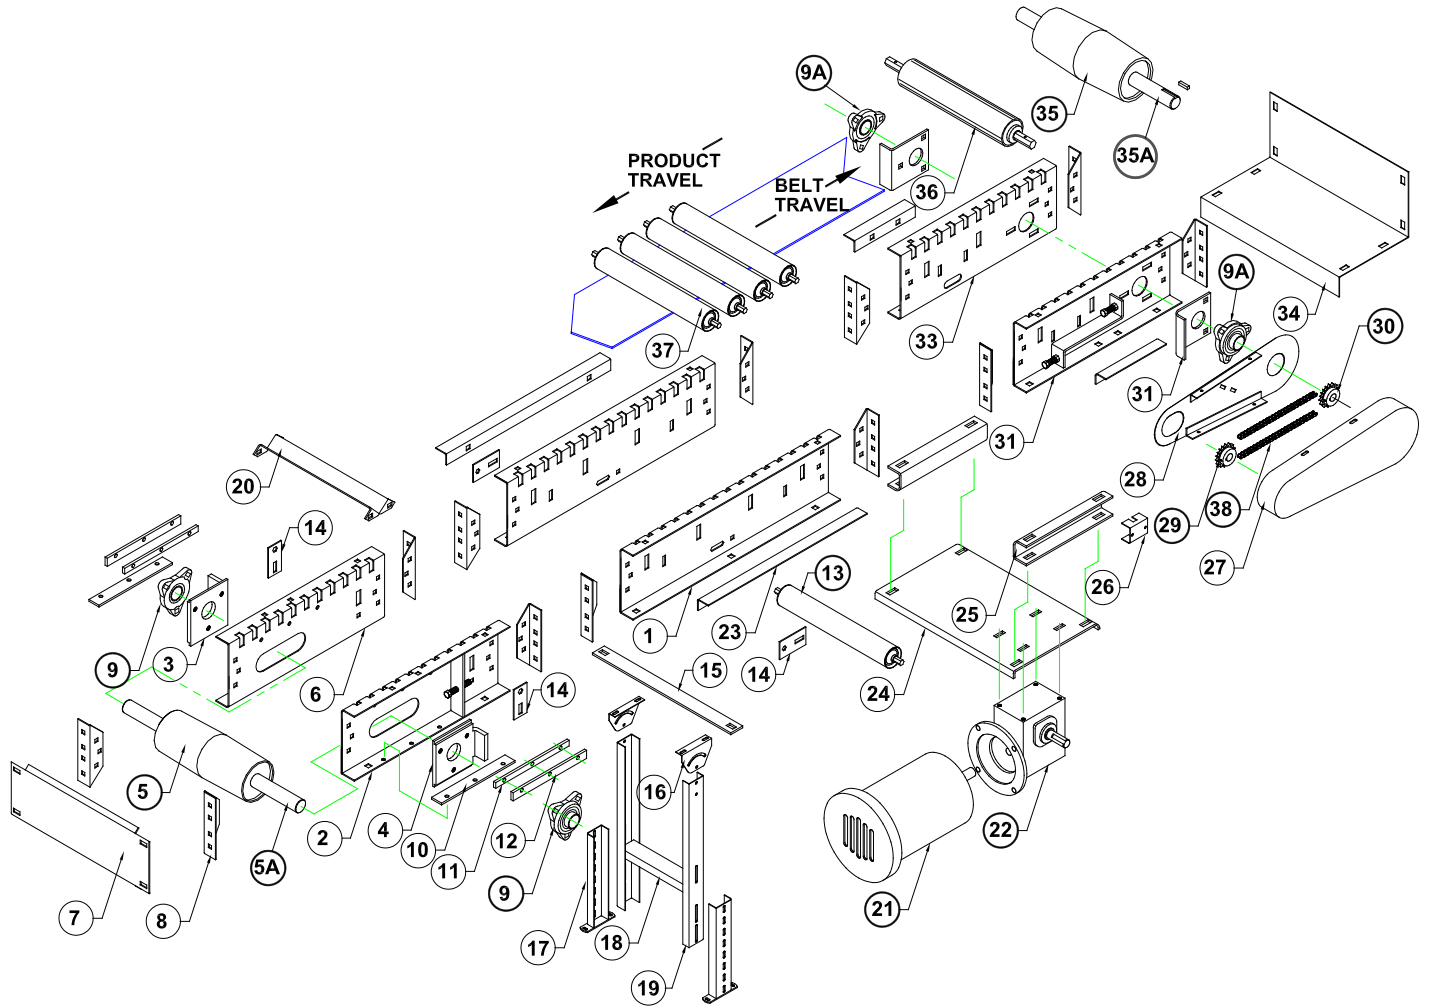

Company

Phone

Contact

Conveyor
Serial Number

E-mail

To Request a Quote for Spare Parts - Fill in the Information below & Quantity of each Part & Click on the Email Button

• Recommended spare parts to be stocked at your location

Part

Number - Description - Qty.

5. • TAIL PULLEY
- 5A. • TAIL PULLEY SHAFT
9. • 1 3/16" BRG. 3-BOLT FLANGE
- 9A. • 1 7/16" BRG, 3 BOLT FLANGE
13. • RETURN ROLLER
21. • MOTOR
22. • REDUCER
29. • DRIVE SPROCKET
30. • DRIVEN SPROCKET
35. • DRIVE PULLEY
- 35A. • DRIVE PULLEY SHAFT
36. • SNUB PULLEY
38. • ROLLER CHAIN

Other Parts

1. INTERMEDIATE FRAME
2. INFEED FRAME R/H
3. INFEED PUSHER PLATE L/H
4. INFEED PUSHER PLATE R/H
6. INFEED FRAME L/H
7. INFEED END GUARD
8. CONNECTOR BRACKET
10. LOWER TAKE-UP BRACKET
11. INSIDE TAKE-UP PLATE
12. OUTSIDE TAKE-UP PLATE
14. ROLLER BRACKET
15. LOWER FRAME SPREADER
16. SMILE BRACKET
17. LOWER SUPPORT
18. SUPPORT SPREADER
19. UPPER SUPPORT
20. FRAME SPREADER
23. ROLLER ADJUSTMENT BRACKET
24. MOTORBASE
25. MOTORBASE CHANNEL
26. GUARD CHANNEL
27. GUARD FRONT
28. GUARD BACK
31. BRG. BRACKET
32. DRIVE FRAME L/H
33. DRIVE FRAME R/H
34. DRIVE END GUARD
37. DECK/PRESSURE ROLLER