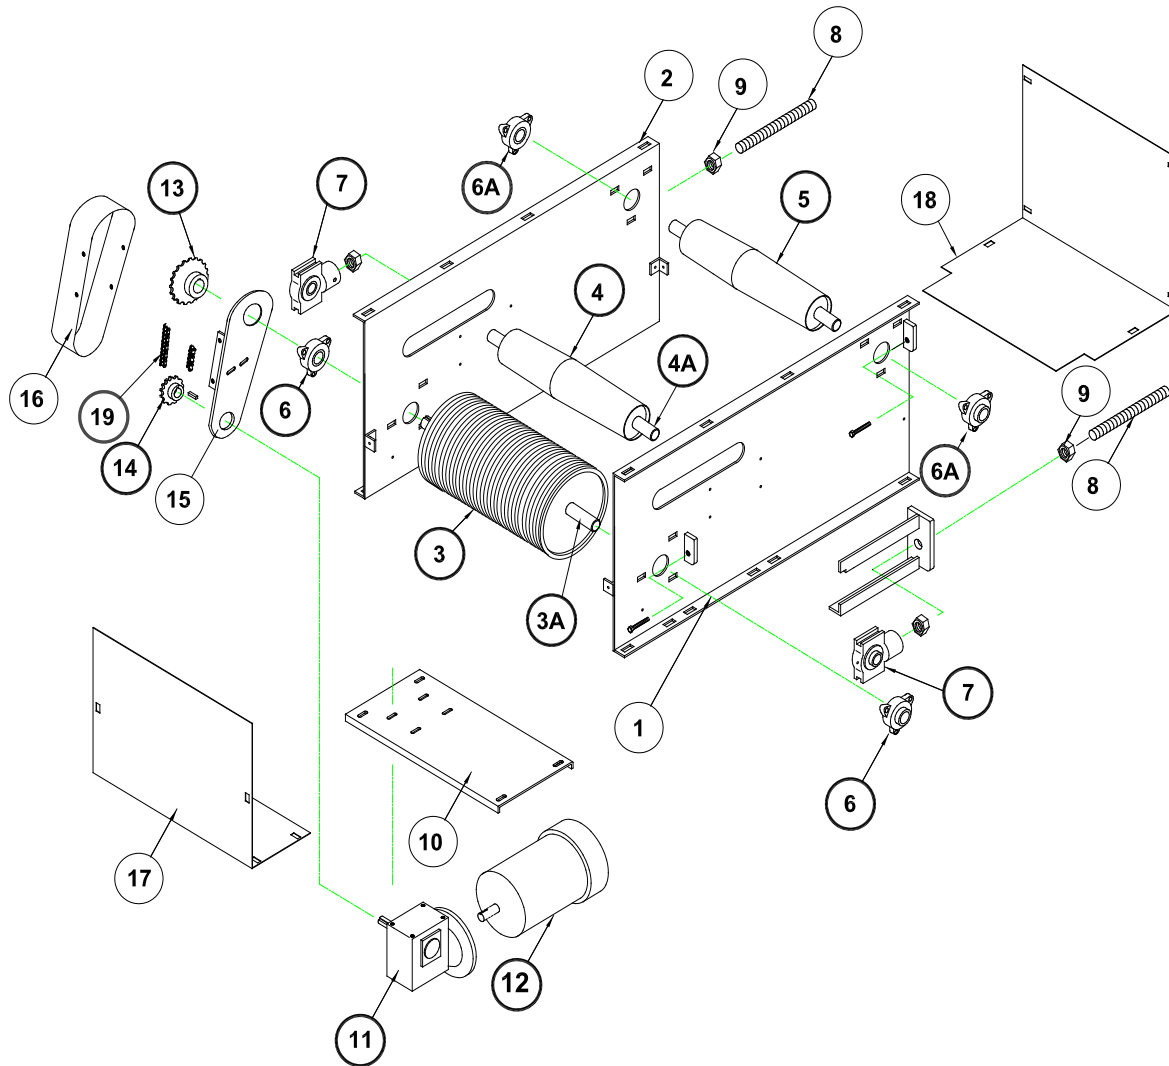

Company
Contact
E-mail

Phone
Conveyor
Serial Number

To Request a Quote for Spare Parts - Fill in the Information below & Quantity of each Part & Click on the Email Button

• Recommended spare parts to be stocked at your location

Part
Number - Description - Qty.

3. • DRIVE PULLEY
- 3A. • DRIVE PULLEY SHAFT
4. • TAKE-UP PULLEY
- 4A. • TAKE-UP PULLEY SHAFT
5. • SNUB PULLEY
6. • 1 7/16" DRIVE BRG. 3 BOLT FLANGE
- 6A. • 1 3/16" BRG. 3 BOLT FLANGE
7. • TAKE-UP BRG. T-SLOT
11. • REDUCER
12. • MOTOR
13. • DRIVEN SPROCKET
14. • DRIVE SPROCKET
19. • ROLLER CHAIN

1. **Other Parts**
1. CTR. DR. AND TAKE-UP PLATE R/H
  2. CTR. DR. AND TAKE-UP PLATE L/H
  8. THREADED TAKE-UP ROD
  9. TAKE-UP NUT
  10. MOTOR BASE
  15. GUARD BACK
  16. DRIVE GUARD
  17. CTR. DR. AND T.U. GUARD (SMALL)
  18. CTR. DR. AND T.U. GUARD (LARGE)