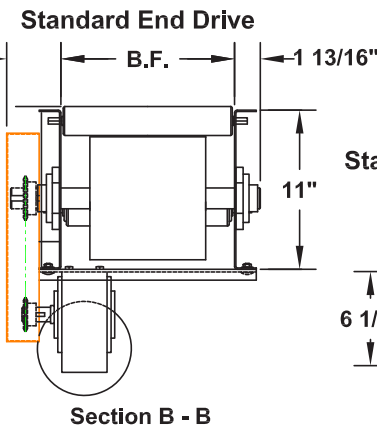

MODEL 408 BELT-DRIVEN LIVE ROLLER CONVEYOR

735 Industrial Loop Road • New London, WI 54961-9612
920-982-6600 • Fax 920-982-7750 • Toll Free 800-558-3616
Website: www.titanconveyors.com • Email: sales@titanconveyors.com