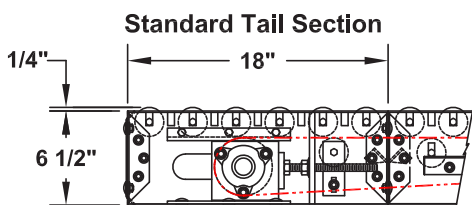

MODEL 408 BELT-DRIVEN LIVE ROLLER CONVEYOR

735 Industrial Loop Road • New London, WI 54961-9612
920-982-6600 • Fax 920-982-7750 • Toll Free 800-558-3616
Website: www.titanconveyors.com • Email: sales@titanconveyors.com