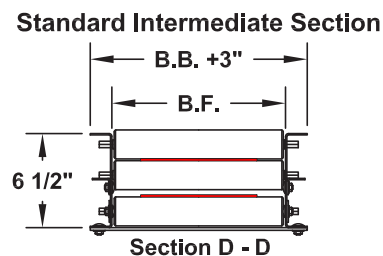

MODEL 408 BELT-DRIVEN LIVE ROLLER CONVEYOR

735 Industrial Loop Road • New London, WI 54961-9612
920-982-6600 • Fax 920-982-7750 • Toll Free 800-558-3616
Website: www.titanconveyors.com • Email: sales@titanconveyors.com