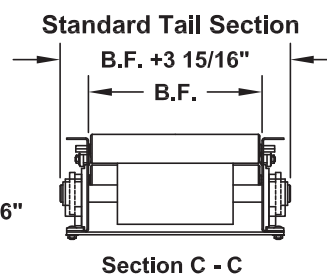

MODEL 408 BELT-DRIVEN LIVE ROLLER CONVEYOR

735 Industrial Loop Road • New London, WI 54961-9612
920-982-6600 • Fax 920-982-7750 • Toll Free 800-558-3616
Website: www.titanconveyors.com • Email: sales@titanconveyors.com