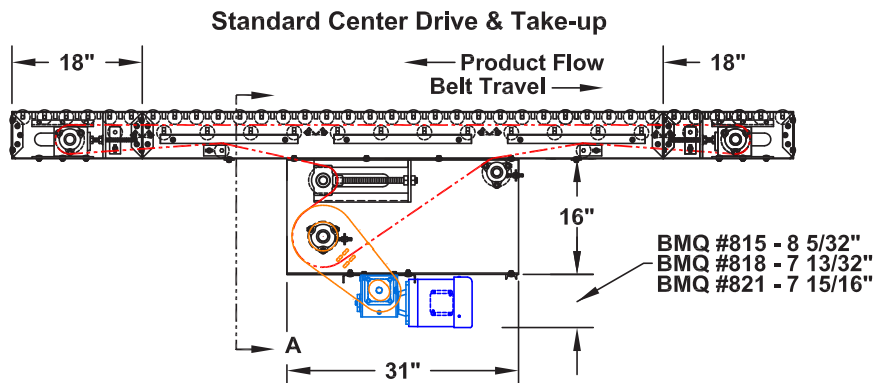

MODEL 408 BELT-DRIVEN LIVE ROLLER CONVEYOR

735 Industrial Loop Road • New London, WI 54961-9612
920-982-6600 • Fax 920-982-7750 • Toll Free 800-558-3616
Website: www.titanconveyors.com • Email: sales@titanconveyors.com