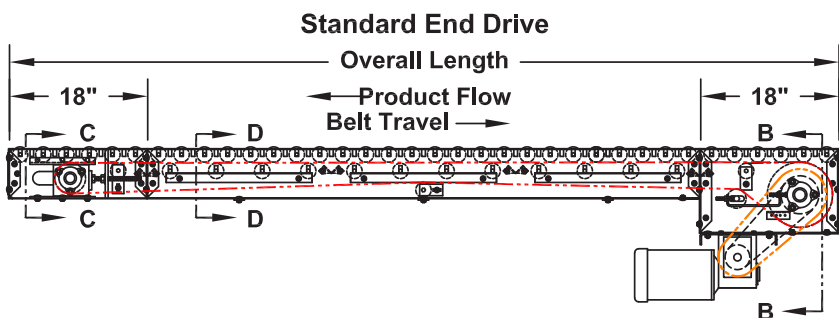

MODEL 408 BELT-DRIVEN LIVE ROLLER CONVEYOR

735 Industrial Loop Road • New London, WI 54961-9612
920-982-6600 • Fax 920-982-7750 • Toll Free 800-558-3616
Website: www.titanconveyors.com • Email: sales@titanconveyors.com