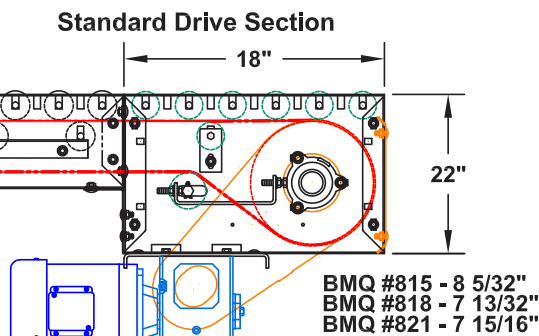

MODEL 408 BELT-DRIVEN LIVE ROLLER CONVEYOR

735 Industrial Loop Road • New London, WI 54961-9612
920-982-6600 • Fax 920-982-7750 • Toll Free 800-558-3616
Website: www.titanconveyors.com • Email: sales@titanconveyors.com