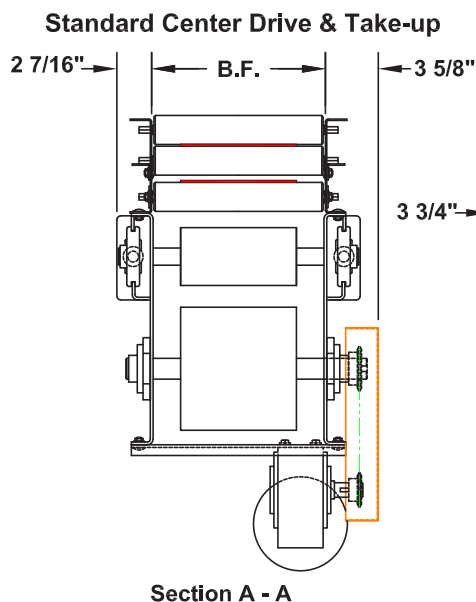

MODEL 408 BELT-DRIVEN LIVE ROLLER CONVEYOR

735 Industrial Loop Road • New London, WI 54961-9612
920-982-6600 • Fax 920-982-7750 • Toll Free 800-558-3616
Website: www.titanconveyors.com • Email: sales@titanconveyors.com