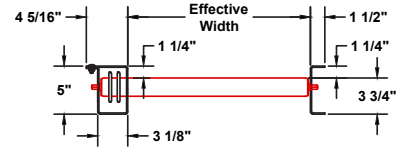

MODEL 519

Chain Driven Live Roller Conveyor

Section A-A
Standard Bottom Mount Drive

Rollers Set High

Rollers Set Low

735 Industrial Loop Road • New London, WI 54961-9612
 920-982-6600 • Fax 920-982-7750 • Toll Free 800-558-3616
 Website: www.titanconveyors.com • Email: sales@titanconveyors.com