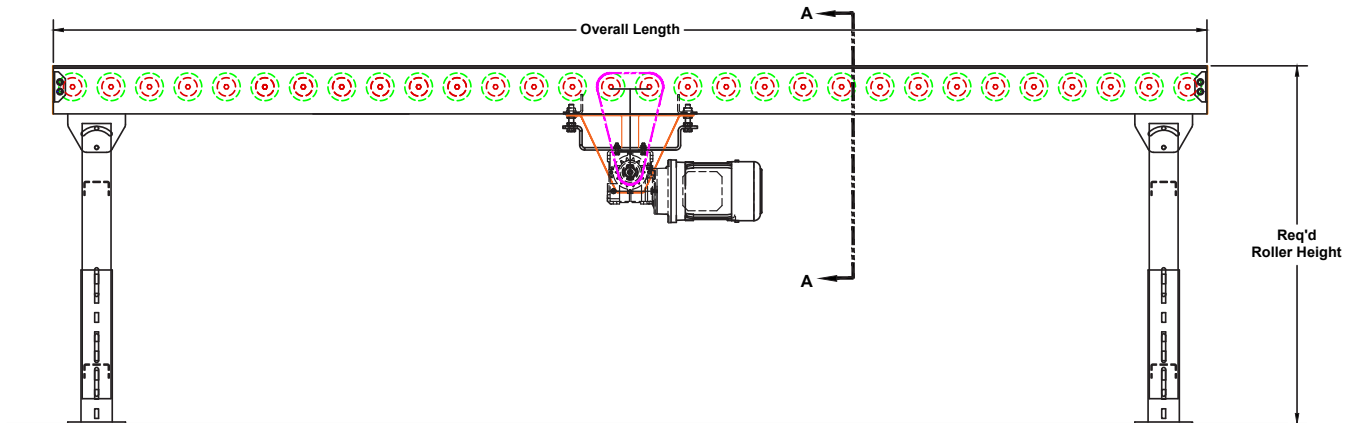

MODEL 519

Chain Driven Live Roller Conveyor

Section A-A
Standard Bottom Mount Drive

Rollers Set High

Rollers Set Low

735 Industrial Loop Road • New London, WI 54961-9612
 920-982-6600 • Fax 920-982-7750 • Toll Free 800-558-3616
 Website: www.titanconveyors.com • Email: sales@titanconveyors.com