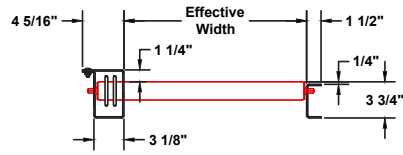

MODEL 519

Chain Driven Live Roller Conveyor

Section A-A
Standard Bottom Mount Drive

Rollers Set High

Rollers Set Low

735 Industrial Loop Road • New London, WI 54961-9612
 920-982-6600 • Fax 920-982-7750 • Toll Free 800-558-3616
 Website: www.titanconveyors.com • Email: sales@titanconveyors.com