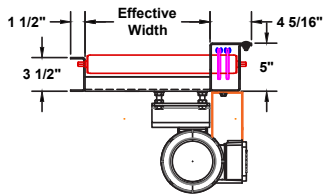

MODEL 519

Chain Driven Live Roller Conveyor

Section A-A
Standard Bottom Mount Drive

Rollers Set High

Rollers Set Low

735 Industrial Loop Road • New London, WI 54961-9612
 920-982-6600 • Fax 920-982-7750 • Toll Free 800-558-3616
 Website: www.titanconveyors.com • Email: sales@titanconveyors.com