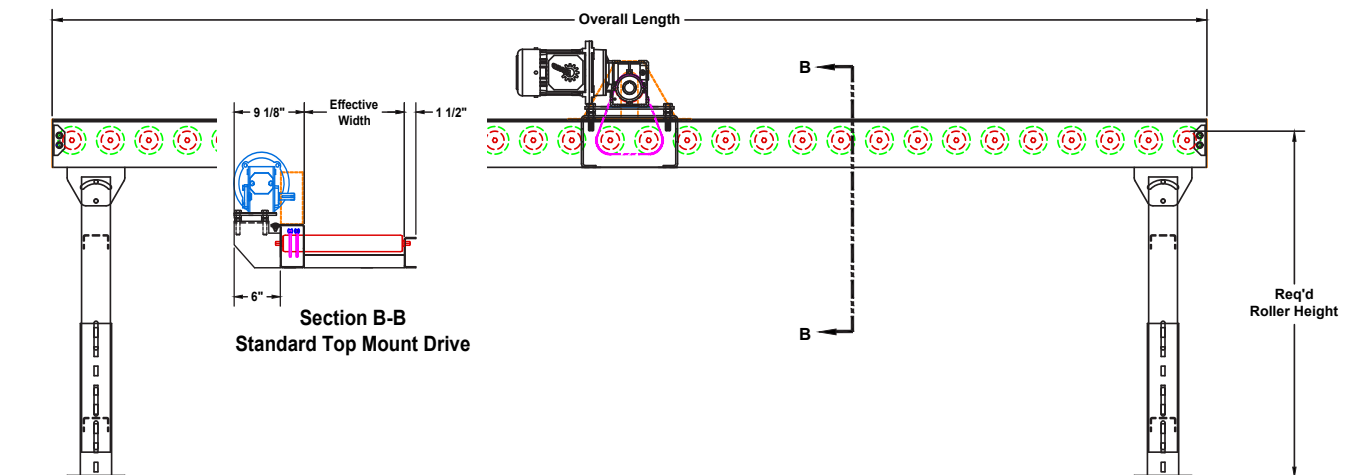

MODEL 519

Chain Driven Live Roller Conveyor

Section A-A
Standard Bottom Mount Drive

Rollers Set High

Rollers Set Low

735 Industrial Loop Road • New London, WI 54961-9612
 920-982-6600 • Fax 920-982-7750 • Toll Free 800-558-3616
 Website: www.titanconveyors.com • Email: sales@titanconveyors.com