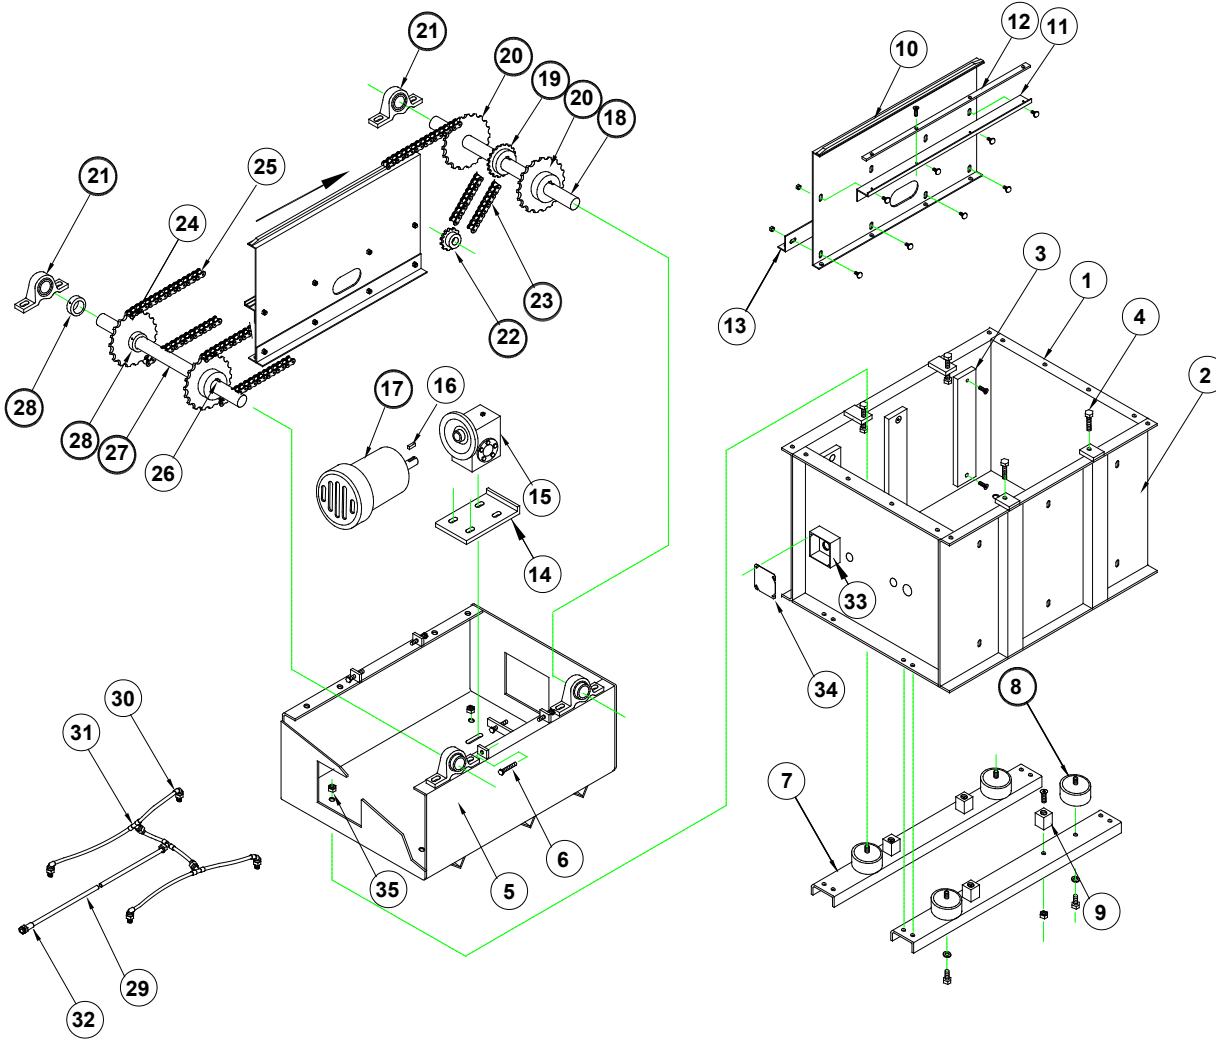

Company

Phone

Contact

Conveyor
Serial Number

E-mail

To Request a Quote for Spare Parts - Fill in the Information below & Quantity of each Part & Click on the Email Button

• Recommended spare parts to be stocked at your location

Part
Number - Description - Qty.

8. • AIR BAG
15. • REDUCER
17. • MOTOR
18. • POP-UP DRIVE SHAFT
19. • DRIVEN SPROCKET
20. • POP-UP CHAIN SPRK'T. K & S
21. • PILLOW BLOCK BEARING
22. • DRIVE SPROCKET
23. • DRIVE CHAIN
24. • POP-UP CHAIN SPK'T. IDLER
27. • POP-UP TAIL SHAFT
28. • IDLER SPK'T. SHAFT COLLAR

Other Parts

1. FRAME WELDMENT-SIDE
2. FRAME WELDMENT-END
3. WEAR PAD-BOX FRAME
4. UP STOP BOLT
5. POP-UP BOX FRAME
6. PUSHER BOLT
7. AIR BAG SUPPORT CHANNEL
9. BOTTOM STOP
10. POP-UP CHAIN TRACK
11. CHAIN RETURN TRACK
12. WEAR STRIP-RETURN TRACK
13. "T" FRAME SUPPORT ANGLE
14. DRIVE BASE
16. MOTOR KEY
25. POP-UP TRANSFER CHAIN
26. POP-UP SPROCKET KEY
29. AIR LINE
30. 90° ELBOW FITTING
31. FEMALE "T" FITTING
32. BULKHEAD FITTING
33. 4 x 4 "J" BOX
34. "J" BOX COVER
35. NUT-AIR BAG INLET STEM