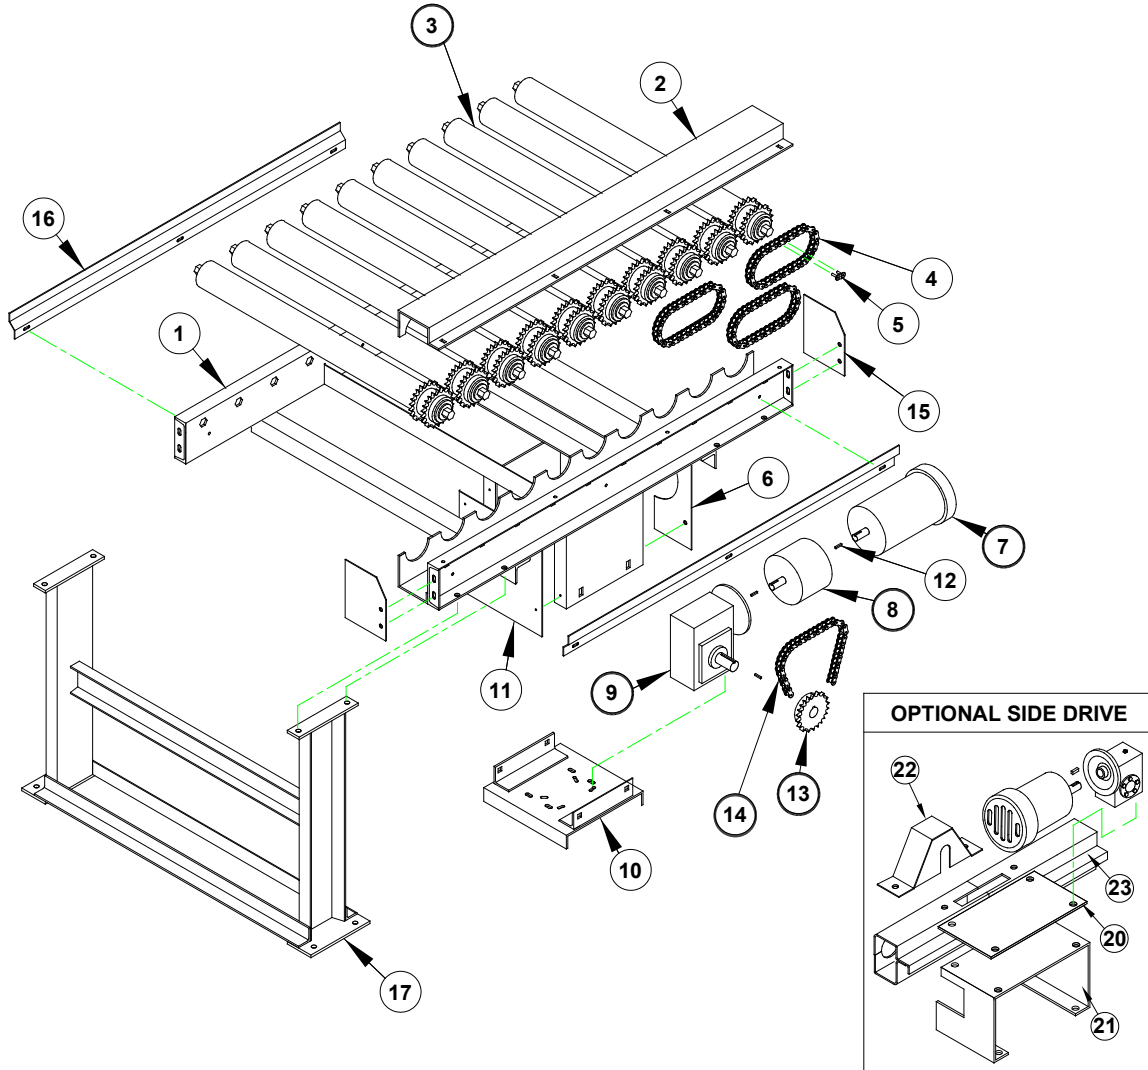

Company

Phone

Contact

Conveyor
Serial Number

E-mail

To Request a Quote for Spare Parts - Fill in the Information below & Quantity of each Part & Click on the Email Button

• Recommended spare parts to be stocked at your location

Part
Number - Description - Qty.

3. • ROLLER ASSEMBLY
7. • MOTOR
8. • SOFT START (OPT)
9. • REDUCER
13. • DRIVE SPROCKET
14. • ROLLER CHAIN

Other Parts

1. FRAME WELDMENT
2. CHAIN GUARD
4. CHAIN LOOP
5. OFFSET LINK
6. MOTOR GUARD
10. MOTOR BASE
11. DRIVE GUARD
12. KEY
15. END CAP

16. CHANNEL "Z" STRIP
17. H.D. SUPPORT
18. FRAME WELDMENT
19. CHAIN GUARD (SPLIT)
20. SIDE MT. DRIVE FRAME
21. SIDE MT. MOTOR BASE
22. SIDE MT. DRIVE GUARD
23. MOTOR BASE ADJ. BOLTS