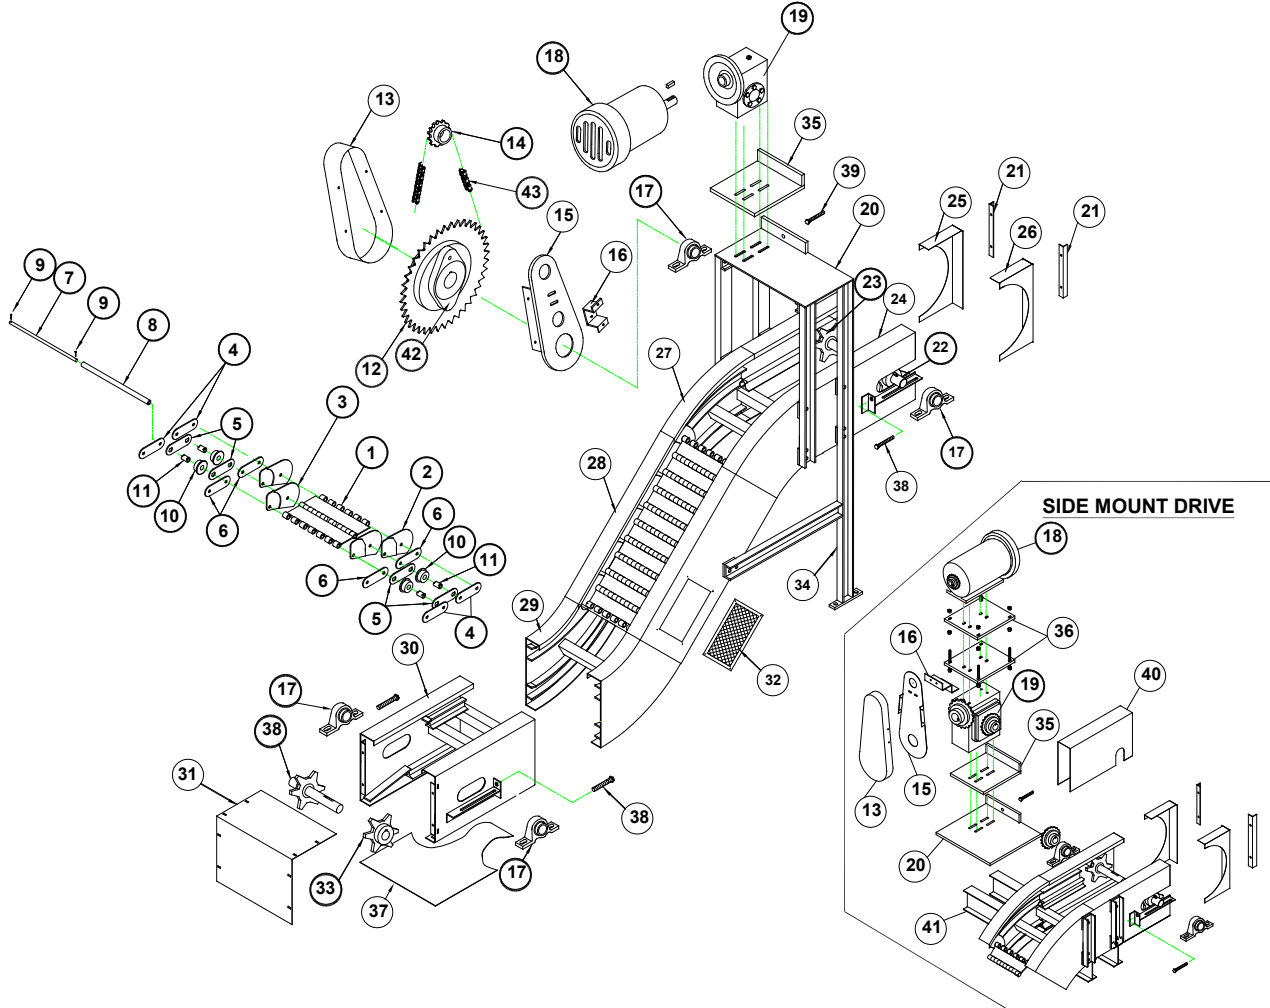

Company

Phone

Contact

Conveyor
Serial Number

E-mail

To Request a Quote for Spare Parts - Fill in the Information below & Quantity of each Part & Click on the Email Button

• Recommended spare parts to be stocked at your location

Part Number - Description - Qty.	Part Number - Description - Qty.	Other Parts
1. • HINGED PLATE	23. • BELT DRIVE SPROCKETL	13. DRIVE GUARD
2. • SIDEWING R/H	33. • BUSHED INFEED SPROCKET	15. GUARD BACK
3. • SIDEWING L/H	38. • INFEED SHAFT	16. GUARD BRACKET
4. • OUTSIDE SIDEBAR	42. • SHEAR PIN ASSEMBLY	20. MOTORBASE
5. • BUSHING SIDEBAR	43. • ROLLER CHAIN	21. END GUARD BRACKET
6. • INSIDE SIDEBAR		24. DRIVE FRAME
7. • AXLE		25. SPROCKET GUARD L/H
8. • SPANNER TUBE		26. SPROCKET GUARD R/H
9. • COTTER PIN		27. UPPER CURVE
10. • FLANGED ROLLER		28. INCLINE FRAME
11. • BUSHING		29. LOWER CURVE
12. • DRIVEN SPROCKET		30. INFEED FRAME
14. • DRIVE SPROCKET		31. INFEED GUARD
17. • BEARING		32. INSPECTION PANEL
18. • MOTOR		34. SUPPORT
19. • REDUCER		35. PUSHER BASE
22. • DRIVESHAFT		36. MOTOR MOUNT PLATE
		37. BOTTOM PANS
		39. PUSHER BOLT
		40. SPROCKET GUARD
		41. MOTOR BASE SUPPORT