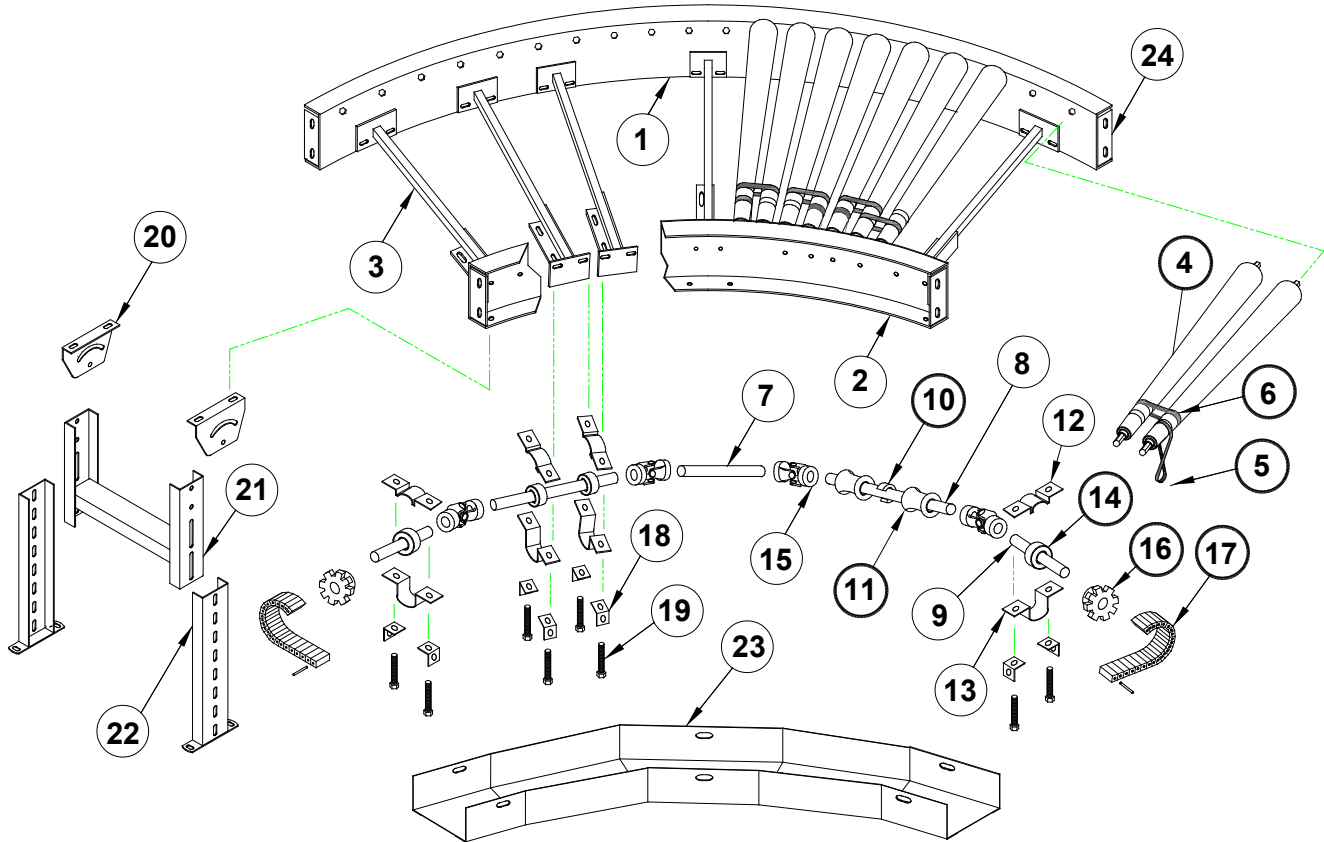

Company

Phone

Contact

Conveyor  
Serial Number

E-mail

To Request a Quote for Spare Parts - Fill in the Information below & Quantity of each Part & Click on the Email Button

• Recommended spare parts to be stocked at your location

Part  
Number - Description - Qty.

- 4. • TAPERED ROLLER
- 5. • CURVE O-BELT
- 6. • CURVE JUMP O-BELT
- 10. • C-CLIP
- 11. • SPOOL
- 14. • BEARING
- 16. • END SPROCKET
- 17. • COUPLING CHAIN

**Other Parts**

- 1. OUTSIDE FRAME CHANNEL
- 2. INSIDE FRAME CHANNEL
- 3. CURVE CROSSMEMBER
- 7. CENTER LINESHAFT
- 8. INNER LINESHAFT
- 9. END LINESHAFT
- 12. PRESSED STEEL FOOT
- 13. PRESSED STEEL HOUSING
- 15. U-JOINT
- 18. L-CLIP
- 19. BEARING BOLT
- 20. SMILE BRACKET
- 21. UPPER SUPPORT
- 22. LOWER SUPPORT
- 23. LINESHAFT GUARD
- 24. CURVE BUTT COUPLING